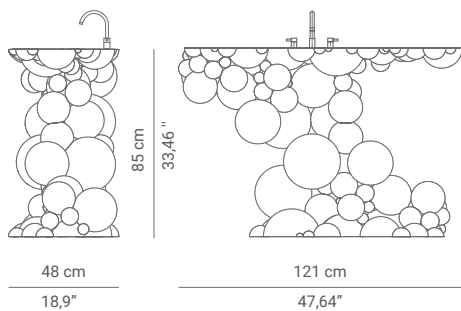

DIMENSIONS

WIDTH: 121 cm | 47,64"
DEPTH: 48 cm | 18,9"
HEIGHT: 85 cm | 33,46"

MATERIALS

Casted aluminum spheres, with black lacquer with high gloss varnish finishing and some spheres in brass with gold plated finishing.

PACKAGING

DIMENSIONS: W. 134 cm | 52,75" D. 61 cm | 24,02" H. 91 cm | 35,83"
VOLUME: 0,744 m³ | 26,27 ft³
WEIGHT: 100 kg | 220 lb

LEAD TIME

Production time is between 10 to 12 weeks for MAISON VALENTINA collections. Delivery time is not included. All of our furniture can be made to measure and it is available in different finishes. Please note that the colours and materials shown are for reference only. Small variations may occur.