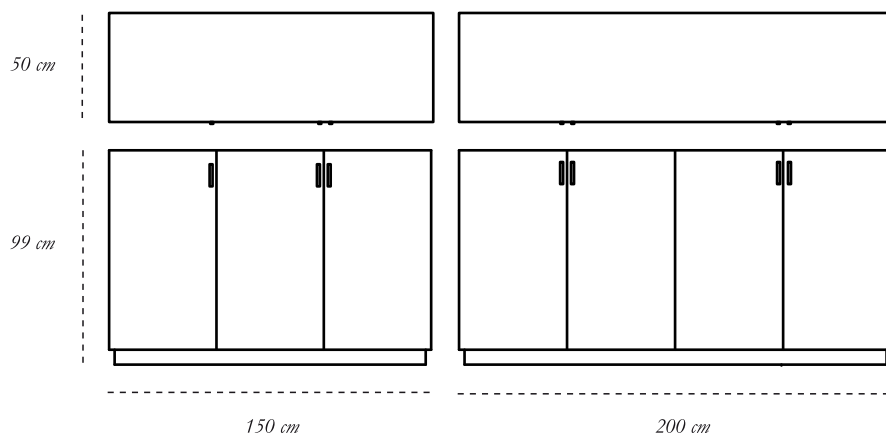

recommended use

can be used in a dining room or any other interior space

designer

Matteo Cibic

description

Cabinet

dimension

width 150 cm

depth 50 cm

height 99 cm

width 200 cm

depth 50 cm

height 99 cm

material

Plywood, MDF, Brass, Resin

CARE Clean gently with dry soft cloth • In case of spillage of water wipe immediately • A premium, liquid wax may be used occasionally to refresh the high gloss