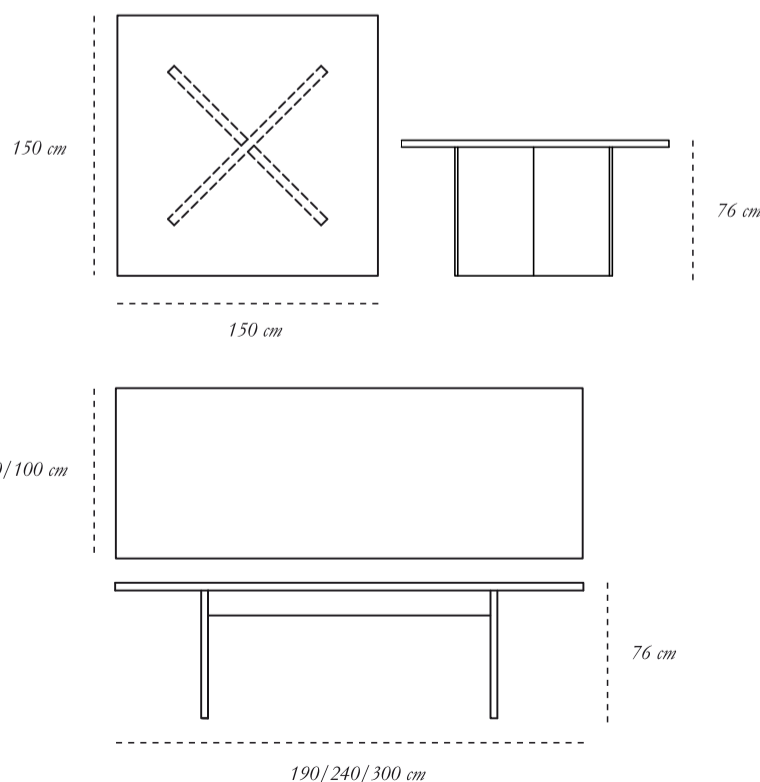

CARE Clean gently with dry soft cloth • In case of spillage of water wipe immediately • A premium, liquid wax may be used occasionally to refresh the high gloss

Each piece in the Nesso collection exalts the handmade, the painstakingly crafted, the authentic. A piece may have slight variations and tiny imperfections but these are the marks of an artisan, a testament to the individuality of each work of art. It is our belief that these variations infuse our objets d'art with desire and we assert our right to make necessary qualitative changes.