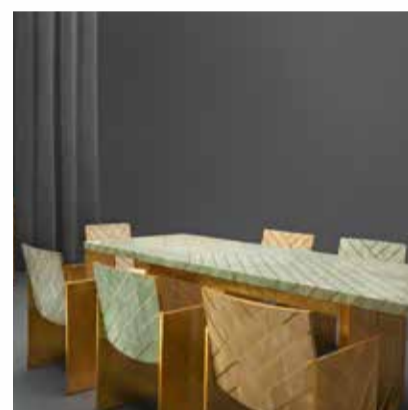

SCARLET
SPLENDOUR

NESSO DINING CHAIR
GREY

Geometry is truly fascinating—unexpected forms from Matteo Cibic, transgress the monotony of straight lines set in gold on a bed of pearl and lacquered brass in stylish, chic hues.

Nesso Dining Chair Grey is a beautiful chair in pearly resin with geometric brass inlay. It can be matched beautifully with the Nesso Dining Table.

collection

NESSO

colour

Beige

Grey

Mint

recommended use

can be used in a residence, hotel or office

designer

Matteo Cibic

description

Chair

dimension

width 50 cm

depth 51 cm