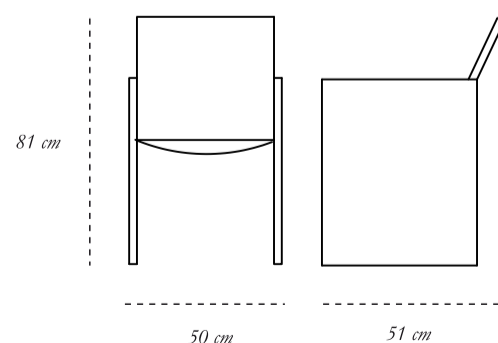

CARE Clean gently with dry soft cloth • In case of spillage of water wipe immediately • A premium, liquid wax may be used occasionally to refresh the high gloss

Each piece in the Nesso collection exalts the handmade, the painstakingly crafted, the authentic. A piece may have slight variations and tiny imperfections but these are the marks of an artisan, a testament to the individuality of each work of art. It is our belief that these variations infuse our objets d'art with desire and we assert our right to make necessary qualitative changes.