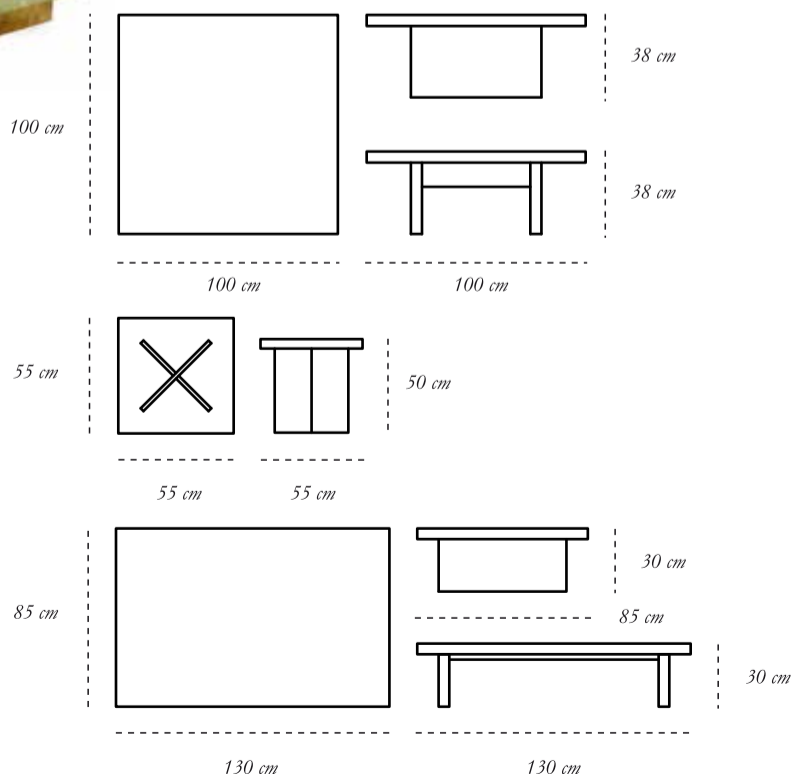

CARE Clean gently with dry soft cloth • In case of spillage of water wipe immediately • A premium, liquid wax may be used occasionally to refresh the high gloss

Each piece in the Nesso collection exalts the handmade, the painstakingly crafted, the authentic. A piece may have slight variations and tiny imperfections but these are the marks of an artisan, a testament to the individuality of each work of art. It is our belief that these variations infuse our objets d'art with desire and we assert our right to make necessary qualitative changes.