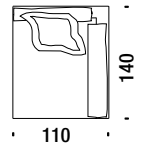

Nebula Nine right elem.110x140 goose down

Nebula Nine elem.dx 110x140 piuma

DL0F44

10,3mt. 1,2m³ 56Kg