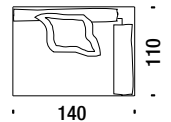

11,8mt. 1,2m³ 56Kg

Nebula Nine right elem.140x110 goose down

Nebula Nine elem.dx 140x110 piuma

DL0F50

11,8mt. 1,2m³ 56Kg

Nebula Nine left elem.140x140 goose down

Nebula Nine elem.sx 140x140 piuma

DL0F49