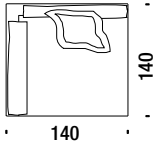

Nebula Nine left elem.140x140 goose down

Nebula Nine elem.sx 140x140 piuma

DL0F49

13mt. 1,5m³ 64Kg