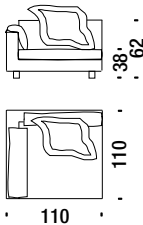

29,4mt. 3,5m³ 163Kg

Nebula Nine Sofa left 390x110/140 fiber

Nebula Nine Sofa sx 390x110/140 fibra

DL0F63

32,2mt. 3,5m³ 154Kg

Nebula Nine Sofa right 390x110/140 fiber

Nebula Nine Sofa dx 390x110/140 fibra

DL0F62

32,2mt. 3,5m³ 154Kg

Nebula Nine central elem.90x110 fiber

Nebula Nine elem.cent.90x110 fibra

DL0F99

6,6mt. 0,9m³ 35Kg

Nebula Nine central elem.110x110 fiber

Nebula Nine elem.cent.110x110 fibra

DL0F72

7,4mt. 0,9m³ 38Kg

Nebula Nine left elem.110x110 fiber

Nebula Nine elem.sx 110x110 fibra

DL0F73

10,3mt. 0,9m³ 40Kg

Nebula Nine right elem.110x110 fiber

Nebula Nine elem.dx 110x110 fibra

DL0F71

10,3mt. 0,9m³ 40Kg

Nebula Nine central elem.90x140 fiber

Nebula Nine elem.cent.90x140 fibra

DL0F84

7,1mt. 1,2m³ 49Kg

Nebula Nine central elem.110x140 fiber

Nebula Nine elem.cent.110x140 fibra

DL0F75