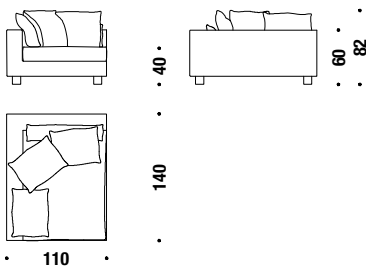

Nebula Light elem.dx 110x110 fibra

DL7F71

10,3mt. 0,9m³ 40Kg

Nebula Light Left elem.140x110 fiber

Nebula Light elem.sx 140x110 fibra

DL7F81

11,8mt. 1,2m³ 56Kg

Nebula Light right elem.140x110 fiber

Nebula Light elem.dx 140x110 fibra

DL7F80

11,8mt. 1,2m³ 56Kg

Nebula Light left elem.110x140 fiber

Nebula Light elem.sx 110x140 fibra

DL7F76

10,3mt. 1,2m³ 56Kg

Nebula Light right elem.110x140 fiber