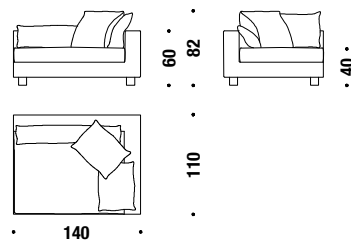

Nebula Light Sofa 280x140 fibra

DL7F60

19,2mt. 2,9m³ 128Kg

Nebula Light left elem.110x110 fiber

Nebula Light elem.sx 110x110 fibra

DL7F73

10,3mt. 0,9m³ 40Kg

Nebula Light right elem.110x110 fiber

Nebula Light elem.dx 110x110 fibra

DL7F71

10,3mt. 0,9m³ 40Kg

Nebula Light Left elem.140x110 fiber

Nebula Light elem.sx 140x110 fibra

DL7F81

11,8mt. 1,2m³ 56Kg

Nebula Light right elem.140x110 fiber

Nebula Light elem.dx 140x110 fibra

DL7F80

11,8mt. 1,2m³ 56Kg

Nebula Light left elem.110x140 fiber

Nebula Light elem.sx 110x140 fibra

DL7F76

10,3mt. 1,2m³ 56Kg

Nebula Light right elem.110x140 fiber