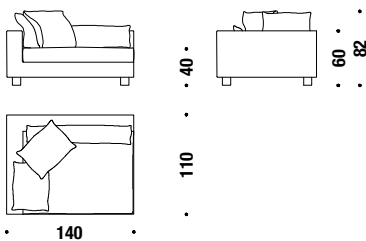

Nebula Light Sofa 280x140 fibra

DL7F60

19,2mt. 2,9m³ 128Kg

Nebula Light left elem.110x110 fiber

Nebula Light elem.sx 110x110 fibra

DL7F73

10,3mt. 0,9m³ 40Kg

Nebula Light right elem.110x110 fiber

Nebula Light elem.dx 110x110 fibra

DL7F71

10,3mt. 0,9m³ 40Kg

Nebula Light Left elem.140x110 fiber

Nebula Light elem.sx 140x110 fibra

DL7F81

11,8mt. 1,2m³ 56Kg

Nebula Light right elem.140x110 fiber

Nebula Light elem.dx 140x110 fibra

DL7F80

11,8mt. 1,2m³ 56Kg

Nebula Light left elem.110x140 fiber

Nebula Light elem.sx 110x140 fibra

DL7F76

10,3mt. 1,2m³ 56Kg

Nebula Light right elem.110x140 fiber