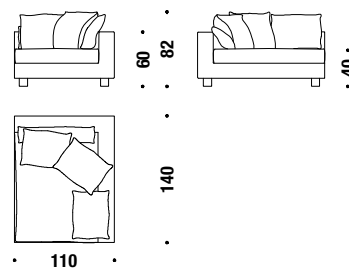

Nebula Light elem.sx 110x140 piuma

DL7F46

10,3mt. 1,2m³ 56Kg

Nebula Light right elem.110x140 goose down

Nebula Light elem.dx 110x140 piuma

DL7F44

10,3mt. 1,2m³ 56Kg

Nebula Light left elem.140x140 goose down