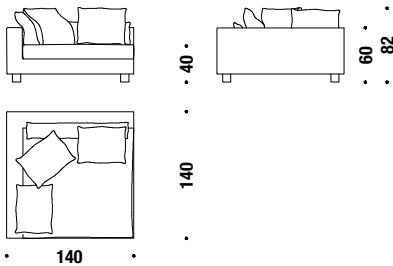

Nebula Light elem.dx 140x110 fibra

DL7F80

11,8mt. 1,2m³ 56Kg

Nebula Light left elem.110x140 fiber

Nebula Light elem.sx 110x140 fibra

DL7F76

10,3mt. 1,2m³ 56Kg

Nebula Light right elem.110x140 fiber

Nebula Light elem.dx 110x140 fibra

DL7F74

10,3mt. 1,2m³ 56Kg

Nebula Light left elem.140x140 fiber

Nebula Light elem.sx 140x140 fibra

DL7F79

13mt. 1,5m³ 64Kg

Nebula Light right elem.140x140 fiber

Nebula Light elem.dx 140x140 fibra

DL7F77

13mt. 1,5m³ 64Kg

Nebula Light left element 160x110 fiber

Nebula Light elem. sx 160x110 fibra

DL7H25

8,9mt. 16,9m² 1,5m³ 58Kg

Nebula Light right element 160x110 fiber