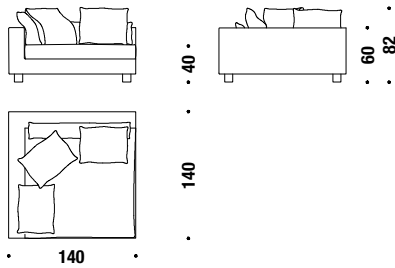

Nebula Light left elem.140x140 goose down

Nebula Light elem.sx 140x140 piuma

DL7F49

13mt. 1,5m³ 64Kg