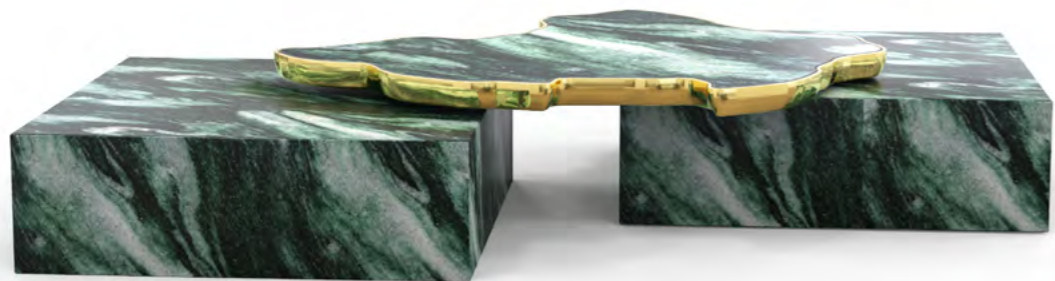

NAVARRA CENTER TABLE

DIMENSIONS: W 206cm D 136cm H 35cm | W 81.1" D 53.5" H 13.1"
MATERIALS: Marble, Cast Brass.

The design of Navarra modern center table captures unique Spanish warmth and finest craftsmanship. The rich colour background set off by thick and thin veins alike carries the eyes to the top of this table, framed by brass.

Taking inspiration from its homeland, the Navarra coffee table brings an elegant flair into your home decoration. It is a contemporary center table composed by two square marble modules, linked by an organic marble surface element on top enveloped by casted brass. An exclusive design piece and polished choice for luxury home interiors.

[VIEW MORE](#)

NAVARRA CENTER TABLE

DIMENSIONS: W 206cm D 136cm H 35cm | W 81.1" D 53.5" H 13.1"
MATERIALS: Marble, Cast Brass.

[VIEW MORE](#)