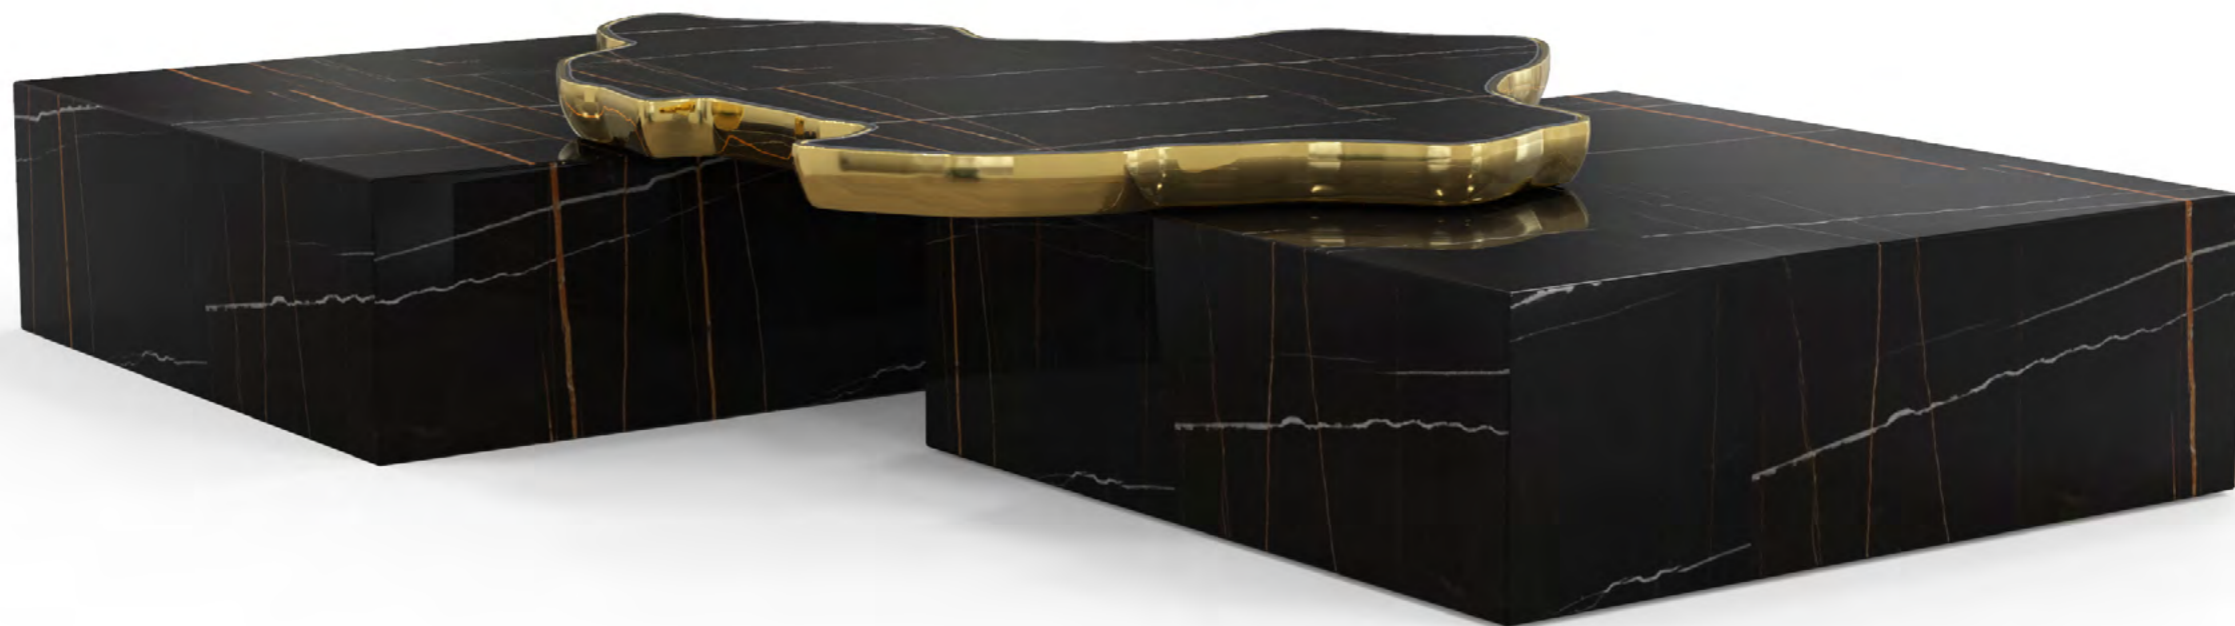

NAVARRA CENTER TABLE

DIMENSIONS: W 206cm D 136cm H 35cm | W 81.1" D 53.5" H 13.1"
MATERIALS: Marble, Cast Brass.

The design of Navarra modern center table captures unique Spanish warmth and finest craftsmanship. The rich colour background set off by thick and thin veins alike carries the eyes to the top of this table, framed by brass.

Taking inspiration from its homeland, the Navarra coffee table brings an elegant flair into your home decoration. It is a contemporary center table composed by two square marble modules, linked by an organic marble surface element on top enveloped by casted brass. An exclusive design piece and polished choice for luxury home interiors.

[VIEW MORE](#)

NAVARRA CENTER TABLE

DIMENSIONS: W 206cm D 136cm H 35cm | W 81.1" D 53.5" H 13.1"
MATERIALS: Marble, Cast Brass.

[VIEW MORE](#)