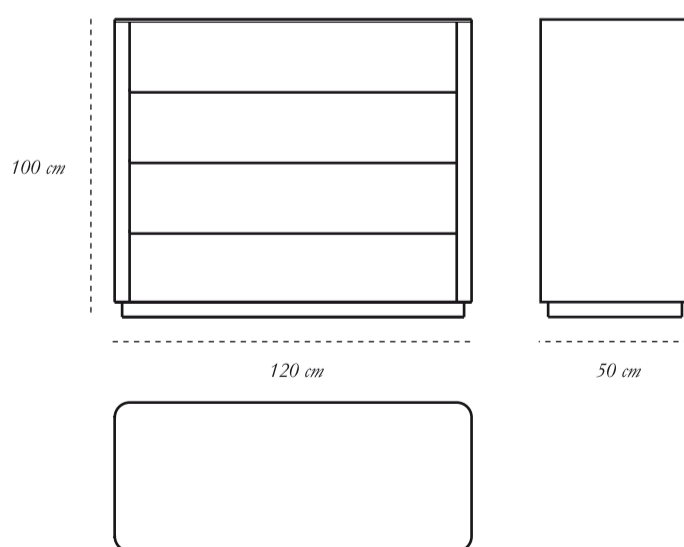

designer Matteo Cibic

description Chest of drawers

dimension width 120 cm
depth 50 cm
height 100 cm

material MDF, Teakwood and Resin inlay

CARE Clean gently with dry soft cloth • In case of spillage of water wipe immediately • A premium, liquid wax may be used occasionally to refresh the high gloss