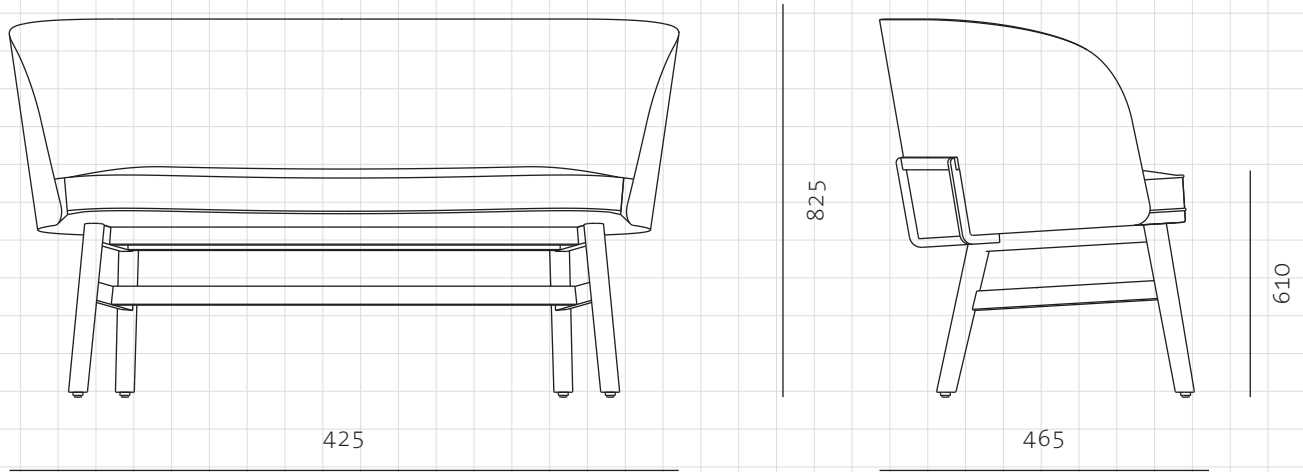

Mr.B Two Seater Chair

CODE

MB-S121

DIMENSIONS

W1370 x D645 x H770mm

NET WEIGHT

Seating height: 470mm

ENVIRONMENT

26.0 kg

MATERIALS

Indoor

Stainless steel hairline gold, solid wood frame, upholstery

*Please refer to website or contact your local representative for complete material swatches.

SHIPPING

Package Assembled

Package Qty 1 pcs/box

Packaging	Measurement (mm)	Volume (cbm)	Gross Weight (kg)
------------------	-------------------------	---------------------	--------------------------

FCL	W1435 x D710 x H855	0.87	34.96
------------	---------------------	------	-------

LCL/AIR	W1455 x D730 x H950	1.01	47.30
----------------	---------------------	------	-------