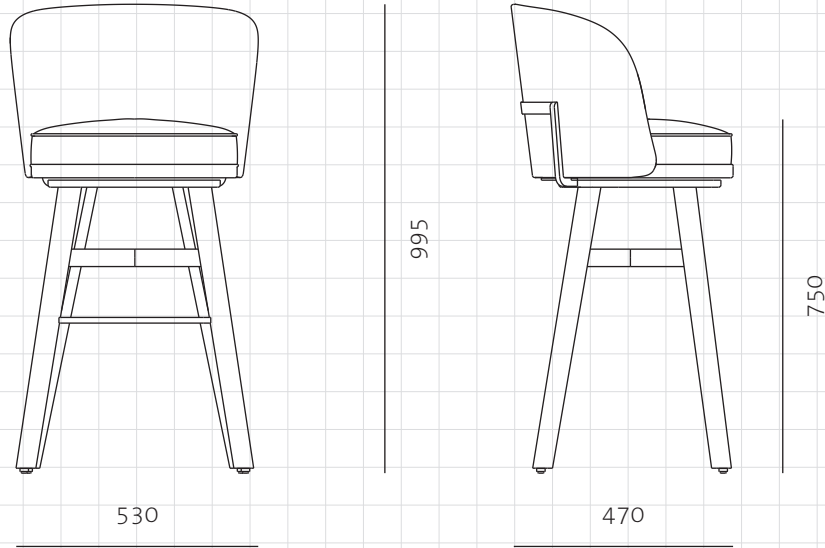

Mr.B Swivel Bar Chair

CODE

MB-S310-750

DIMENSIONS

W530 x D470 x H995mm

NET WEIGHT

Seating height: 750mm

ENVIRONMENT

13.0 kg

MATERIALS

Indoor

Stainless steel hairline gold, solid wood frame, upholstery

*Please refer to website or contact your local representative for complete material swatches.

SHIPPING

Package	Assembled		
Package Qty	1 pcs/box		
Packaging	Measurement (mm)	Volume (cbm)	Gross Weight (kg)
FCL	W595 x D535 x H1080	0.34	19.76
LCL/AIR	W615 x D555 x H1175	0.40	23.73