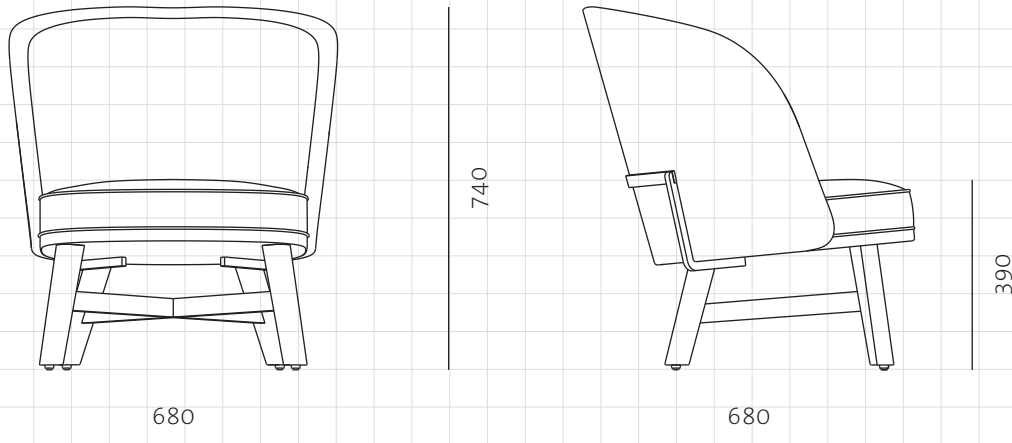

Mr.B Lounge Chair

CODE

MB-S111

DIMENSIONS

W680 x D680 x H740mm

NET WEIGHT

Seating height: 390mm

ENVIRONMENT

17.0 kg

MATERIALS

Indoor

Stainless steel hairline gold, solid wood frame, upholstery

*Please refer to website or contact your local representative for complete material swatches.

SHIPPING

Package	Assembled		
Package Qty	1 pcs/box		
Packaging	Measurement (mm)	Volume (cbm)	Gross Weight (kg)
FCL	W745 x D745 x H825	0.46	23.16
LCL/AIR	W765 x D765 x H920	0.54	29.96