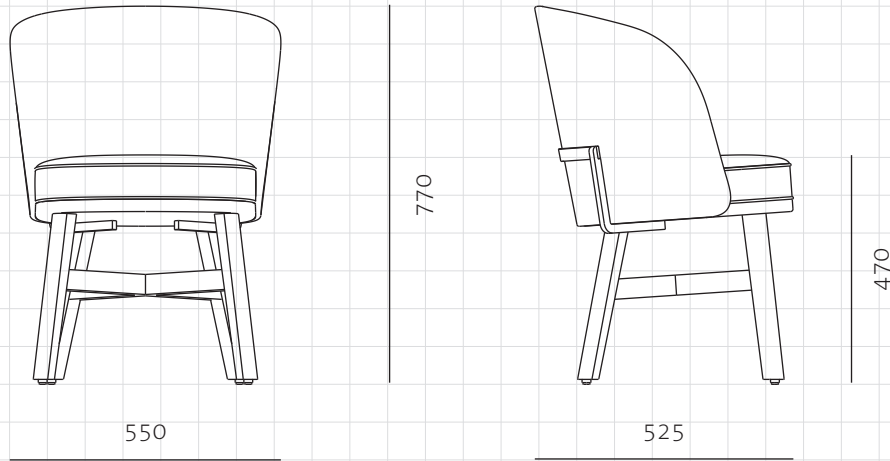

Mr.B Dining Chair

CODE

MB-S210

DIMENSIONS

W550 x D525 x H770mm

NET WEIGHT

Seating height: 470mm

ENVIRONMENT

11.0 kg

MATERIALS

Indoor

Stainless steel hairline gold, solid wood frame, upholstery

*Please refer to website or contact your local representative for complete material swatches.

SHIPPING

Package	Assembled		
Package Qty	1 pcs/box		
Packaging	Measurement (mm)	Volume (cbm)	Gross Weight (kg)
FCL	W615 x D590 x H855	0.31	16.31
LCL/AIR	W635 x D610 x H950	0.37	20.81