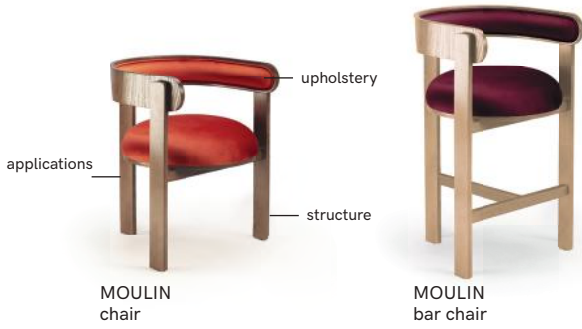

MOULIN

by Mambo unlimited ideas

MOULIN chair

MOULIN bar chair

TECHNICAL CHARACTERISTICS

Feet: beech solid wood

Back and seat structure: plywood

Fixed cover

Structure foam: 100% PU HR 35 kg

Seat foam: 100% PU HR 35 kg

Fire retardent foam is available upon request

Feet: beech solid wood and back part and seat in plywood

Firmness: soft ○○○●○ firm

AS PICTURED

Moulin chair: barcelona paprika back and seat, beech and plywood structure

Moulin bar chair: smooth easy clean russet back and seat, natural oak structure and polished brass applications

CLIENT'S OWN MATERIAL CONSUMPTION

Moulin chair:

all: 1,35 m

seat: 0,5 m

back: 0,7 m

Moulin chair: