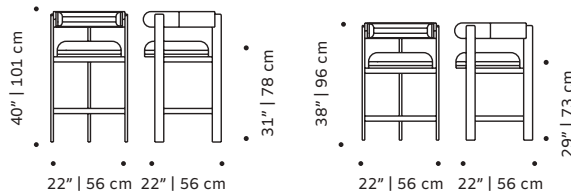

Moulin chair:

26 lb | 12 kg

Moulin bar chair:

31 lb | 14 kg

Packaging type: cardboard box and pallet

Packaging dimensions with pallet:

Moulin chair:

60x70x115 cm

Moulin bar chair:

60x70x115 cm

Number of parcels: 1 chair per box

MOULIN chair

MOULIN bar chair

FINISHINGS

Upholstery

FABRICS CAT 1