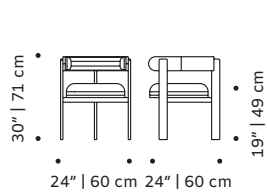

Applications: available in polished or satined brass, copper or nickel

PACKAGING

Weight item:

Moulin chair:

24 lb | 11 kg

Moulin bar chair:

29 lb | 13 kg

Weight packaging:

Moulin chair:

26 lb | 12 kg

Moulin bar chair:

31 lb | 14 kg

Packaging type: cardboard box and pallet

Packaging dimensions with pallet:

Moulin chair:

60x70x115 cm

Moulin bar chair:

60x70x115 cm

Number of parcels: 1 chair per box

MOULIN chair

MOULIN bar chair

FINISHINGS

Upholstery

FABRICS CAT 1