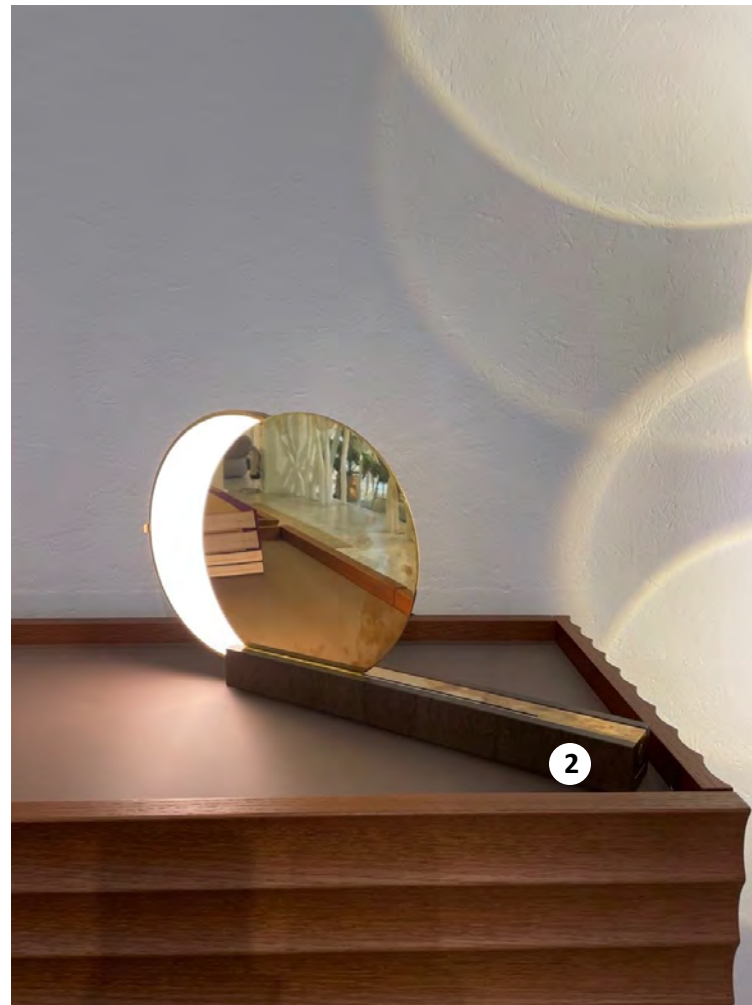

2 ALCHEMIE TABLE LAMP

Dims discs diam. 26cm, 54cm wide

Code AHT

Finish brass disc, alabaster diffuser, Medea limestone base

Retail Price: £ 3,786 *incl. vat*

Display Piece Price: **£ 3,118** *incl. vat excl. delivery*