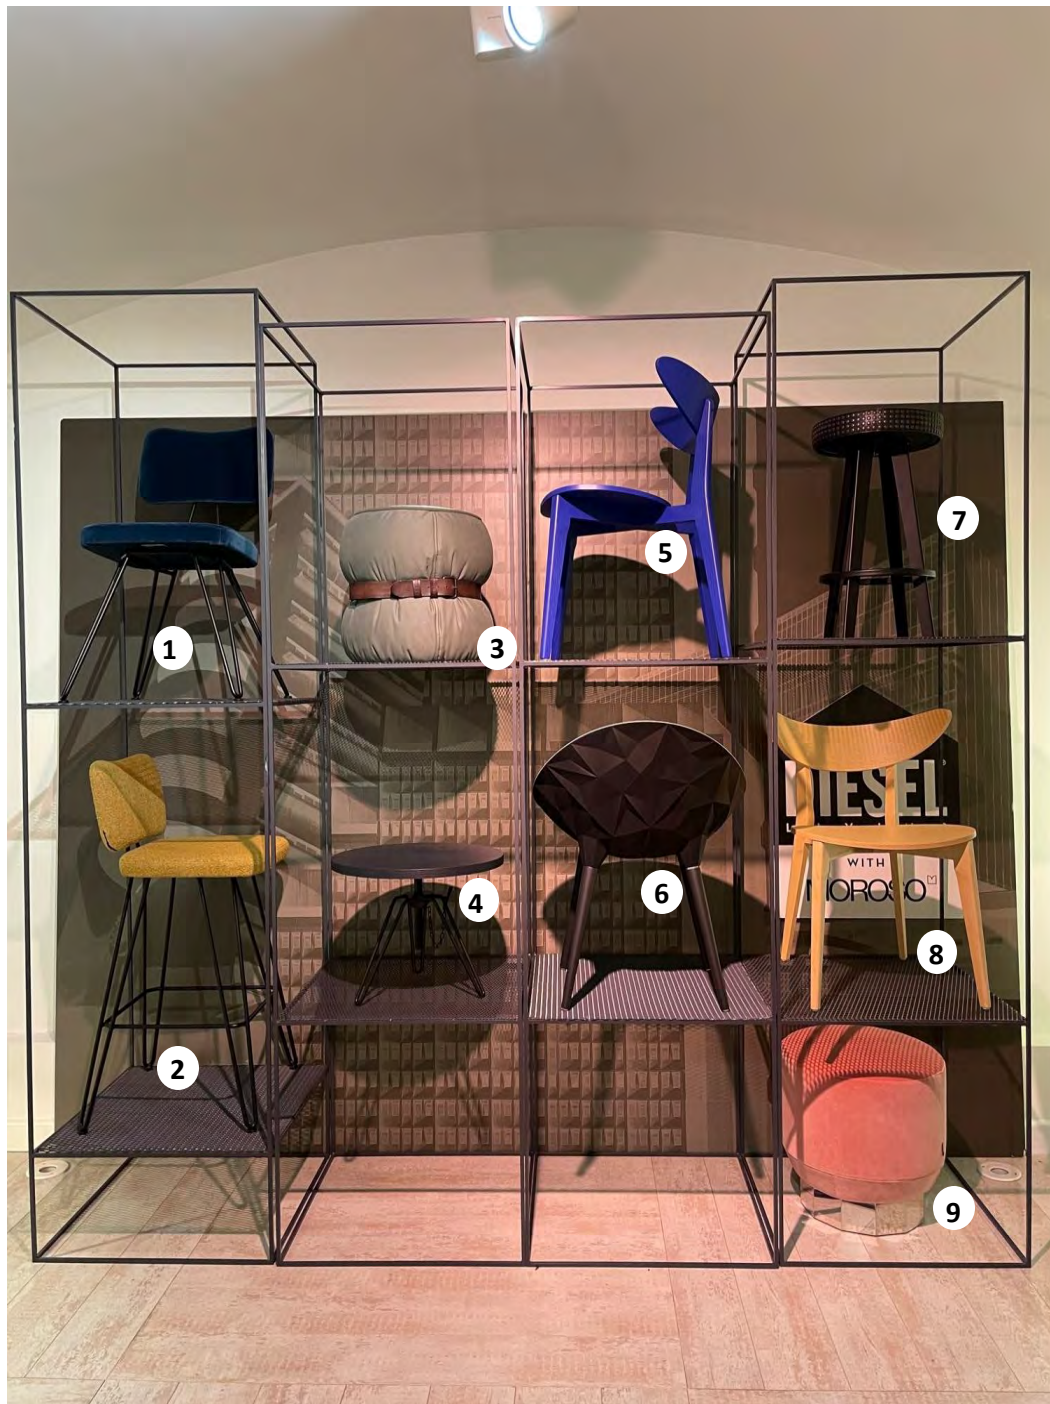

1 OVERDYED CHAIR
Dims 50x54 h87 cm Code
00DL8F2B.0004
Base finish Raw Black
Upholstery Regal blue

Retail Price: £ 804 *incl. vat*
Sample Sale Price: **£ 536** *incl. vat excl. delivery*

2 OVERDYED STOOL
Dims 50x50 h103cm
Code 00DL8F2G.0002
Base finish Raw Black
Upholstery Orsetto 05/06 ochre

Retail Price: £ 1,074 *incl. vat*
Sample Sale Price: **£ 717** *incl. vat excl. delivery*

3 CHUBBY CHIC STOOL
Dims 49x53 h40cm
Code 00DL0F23.0027
Upholstery Pepe col.3 / Thar col. 14

Retail Price: £ 912 *incl. vat*
Sample Sale Price: **£ 608** *incl. vat excl. delivery*

4 OVERDYED SIDE TABLE
Dims diam.50 h35-50cm
Code 00DL0F04.0004
Base finish Raw Black
Top Indigo Blue

Retail Price: £ 558 *incl. vat*
Sample Sale Price: **£ 373** *incl. vat excl. delivery*

5 8 SHORTWAVE CHAIR
Dims 56x55 h79 cm
Code 00DLAW01.0002 - 03
Finish Steel RAL 5002 Ultramarine
Natural ash

Retail Price: £ 600 *incl. vat*
Sample Sale Price: **£ 400** *incl. vat excl. delivery*

6 ROCK CHAIR
Dims 62x56 h79cm
Code 00DL0F37.0004
Shell White-Black
Legs Black

Retail Price: £ 456 *incl. vat*
Sample Sale Price: **£ 304** *incl. vat and delivery*

7 STUD LOW STOOL
Dims diam.35 h63cm
Code 00DL0F30.0002
Upholstery Black Leather
Legs Raw black

Retail Price: £ 762 *incl. vat*
Sample Sale Price: **£ 509** *incl. vat excl. delivery*

9 DECOFUTURA STOOL
Dims diam.45 h45cm
Code 00DL5L78.C101958
Upholstery Regal pink
Top Indigo Blue

Retail Price: £ 1,038 *incl. vat*
Sample Sale Price: **£ 693** *incl. vat excl. delivery*