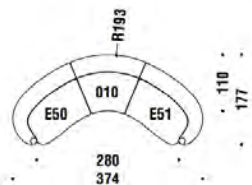

Composition A  
Composizione A

- 1 PACIFIC SOFA**  
Dims 374x177 h77cm  
Code 00PA1010.0001 + 00PA1E50.0001 + 00PA1E51.0001

Cover Zampogna 1240 night  
(removable)

Retail Price: £ 13,308 *incl. vat*

Sample Sale Price: **£ 8,872** *incl. vat excl. delivery*