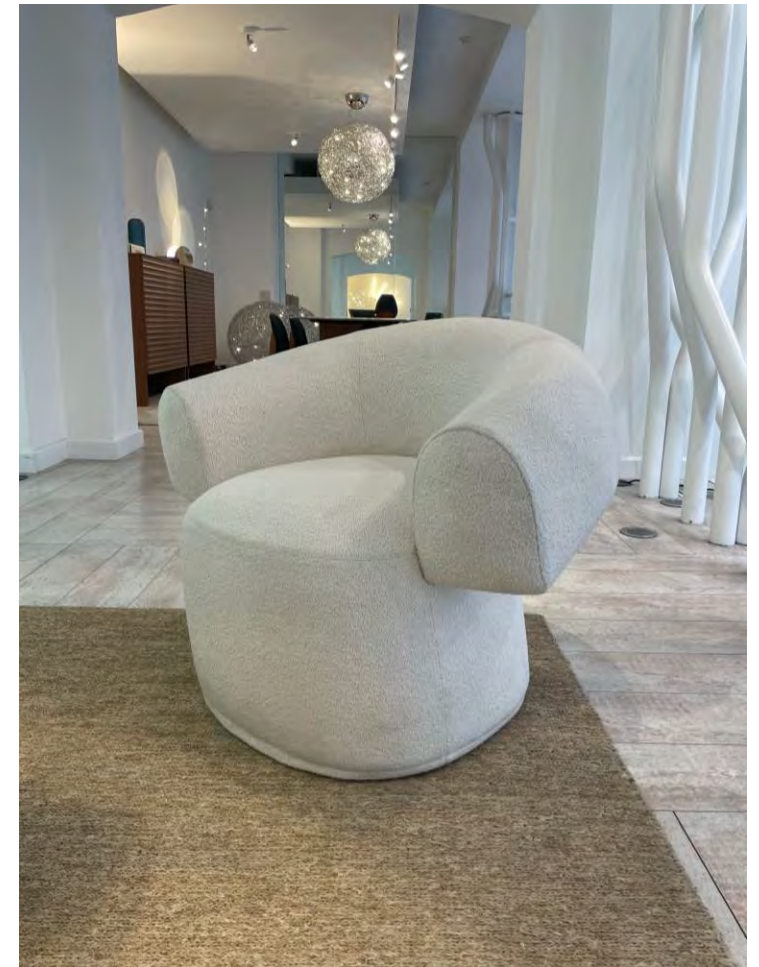

Ruff Armchair 89x78 h72cm
Code 00RU0061.0026

Cover Orsetto 01/02 naturale
Retail Price: £ 1,950 *incl. vat*
Sample Sale Price: **£ 1,300** *incl. vat excl. delivery*