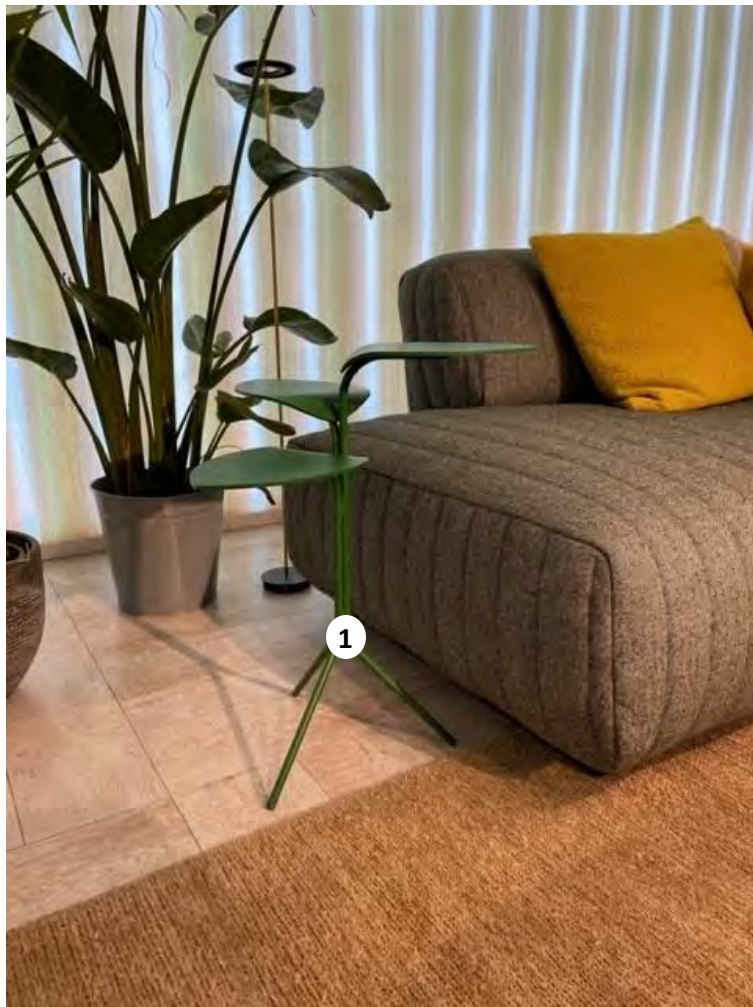

1 MORNING GLORY SIDE TABLE

Dims 45x49 h61cm

Code 00MG006H.0006

Finish Ral 6002 leaf green

Retail Price: £ 480 *incl. vat*

Sample Sale Price: **£ 320** *incl. vat excl. delivery*