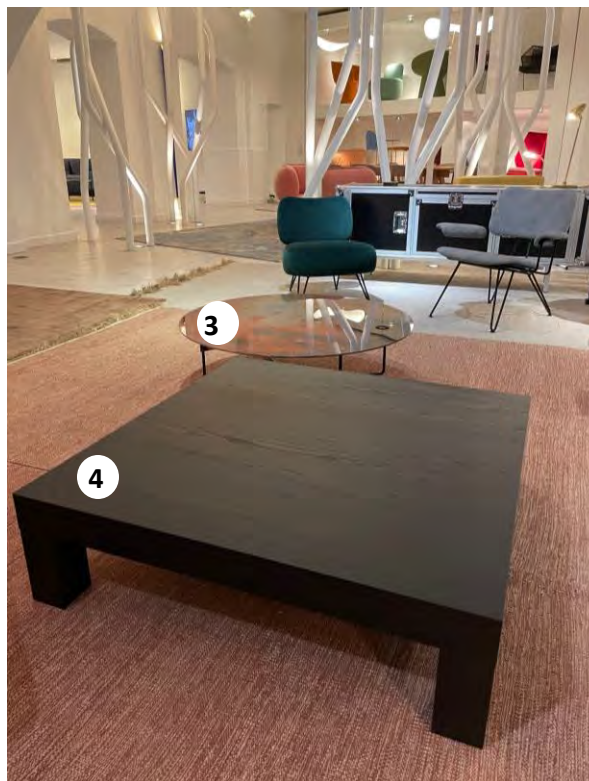

1 LONGWAVE SWIVEL ARMCHAIR
Dims 97x95 h115cm
Code 00DL2H24.0037
Base finish Raw Black
Upholstery Leather Indigo Trip black

Retail Price: £ 3,732 *incl. vat*
Sample Sale Price: **£ 2,488** *incl. vat*
excl. delivery

2 LONGWAVE SWIVEL STOOL
Dims 49x53 h40cm
Code 00DL2H21.0014
Base finish Raw Black
Upholstery Leather Indigo Trip black

Retail Price: £ 1,542 *incl. vat*
Sample Sale Price: **£ 1,029** *incl. vat*
excl. delivery

3 GALAXY LOW TABLE
Dims diam.100 h30 cm
Code 00DL90S1.0001
Base finish Glossy Black
Top Printed tempered glass mirror

Retail Price: £ 1,470 *incl. vat*
Sample Sale Price: **£ 980** *incl. vat excl. delivery*

4 NEBULONE LOW TABLE
Dims 100x100 h67cm
Code 00DL90CY.0001
Ash finish Raw Black

Retail Price: £ 2,424 *incl. vat*
Sample Sale Price: **£ 1,616** *incl. vat excl. delivery*