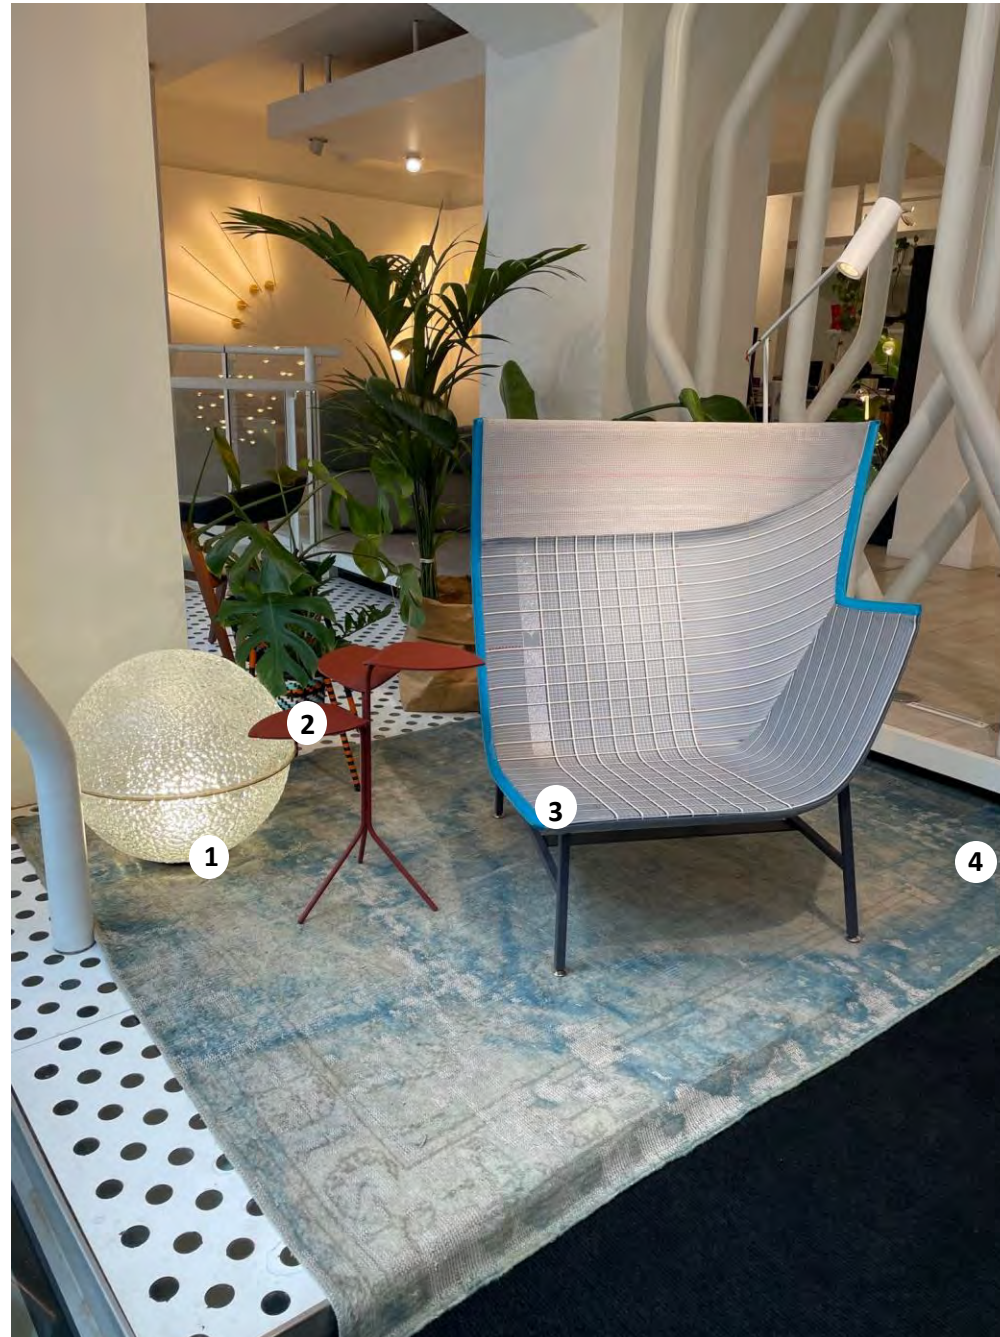

Paper Planes Armchair By Doshi + Levien

Outsized origami

Functional sculpture, comfortable and welcoming seating which is both durable and light, and seemingly gravity-defying. Paper Planes originated from a fabric design based around graph paper: its shape comes from the folding and modelling of paper as an exploration of form and structure, to create angles, lines and polygons. Its seeming simplicity demands masterful sartorial skill: the lines of the fabric must be perfectly aligned with the geometry of the chair which means that there is no room for error.

1. **1 MEDOUSE FLOOR LAMP**
   Dims diam. 50cm
   Code MD5TR
   Finish Transparent glass (indoor / outdoor)

Retail Price: £ 2,466 *incl. vat*

Display Piece Price: **£ 2,030** *incl. vat excl. delivery*

1. **2 MORNING GLORY SIDE TABLE**
   Dims 45x49 h61cm
   Code 00MG006H.0002
   Finish Ral 3009 oxidored

Retail Price: £ 480 *incl. vat*

Sample Sale Price: **£ 320** *incl. vat excl. delivery*

1. **3 PAPER PLANES ARMCHAIR**
   Dims Ø56 H42cm
   Code 00PP0369.0007
   Upholstery Planes MID BLU, right version
   Base Graphite mat
   Foot end piece Chromed

Retail Price: £ 3,612 *incl. vat*

Sample Sale Price: **£ 2,408** *incl. vat excl. delivery*

1. **4 CARPET RELOADED - DECOLORIZED**
   Size: 282 x 188 cm
   Code 0001G298.0881
   Rug Collection Decolorized Reloaded Unique piece D1923

Retail Price: £ 4,920 *incl. vat*

Sample Sale Price: **£ 2,460** *incl. vat excl. delivery*