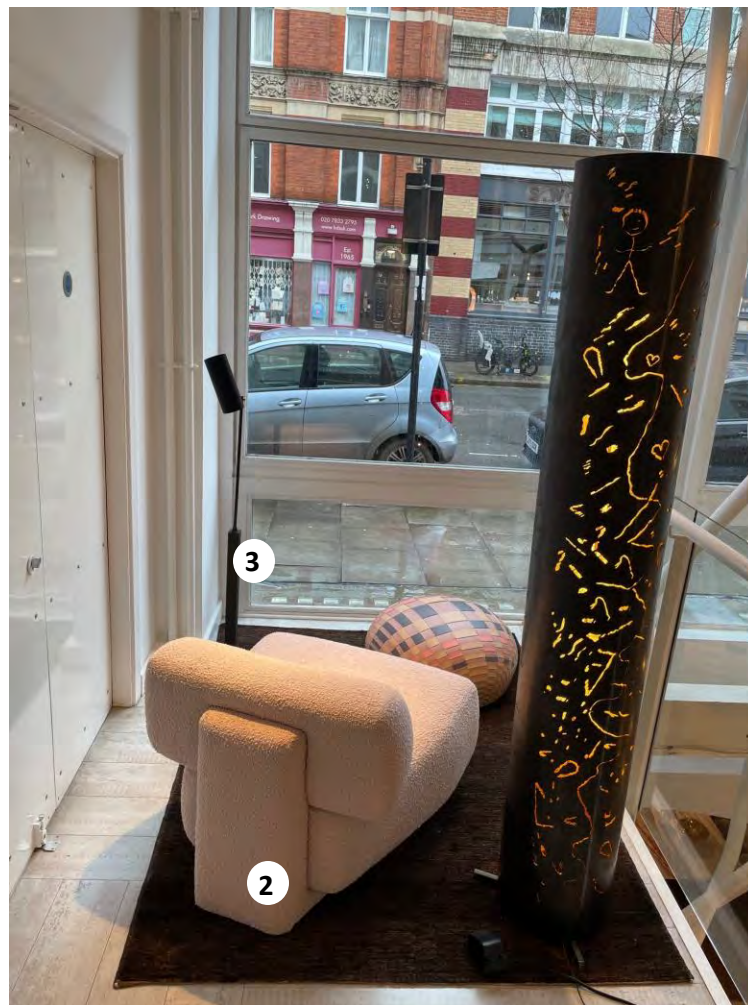

Gogan Armchairs by Patricia Urquiola

Flat stones sculpted by wind and water

The Gogan collection takes its name from nature and in particular from Japanese stones rendered smooth by time and water, which provided the inspiration for this project.

This is the name given to the Japanese stones placed to protect and embellish the banks of rivers and lakes. The sofa's form, as much as the armchair's form, in fact reminds us of flat stones sculpted by wind and water, solid yet smooth enough that you can lie on them.

Just like in rock sculptures, where stones maintain their balance by being carefully positioned and interlocked, it is the shape that maintains the balance between the elements on the Gogan sofa and armchair, which is not overly regular. By playing around with gravity and balance, we can make normally heavy shapes lightweight. The seats are soft and irregular with the centre of gravity being slightly inclined towards the rear. This gives exceptional comfort and allows the backrest to be kept lower. The backrest and seat are joined by abutments, which lend the sofa a sense of lightness, so that it appears as if it was suspended above the ground.

1. **2 GOGAN ARMCHAIR**
   Dims 86x96 h67cm
   Code 00GG0001.0017
   Cover Trono 22/2643 pale pink
   (removable)

Retail Price: £ 3,144 *incl. vat*
Sample Sale Price: **£ 2,096** *incl. vat*
excl. delivery

1. **3 ETTORINO FLOOR LAMP**
   Dims H130cm, width 73cm
   Code ETRFB
   Finish Black, red man silhouette; black
   wire

Retail Price: £ 2,220 *incl. vat*
Display Piece Price: **£ 1,828** *incl. vat excl.*
delivery