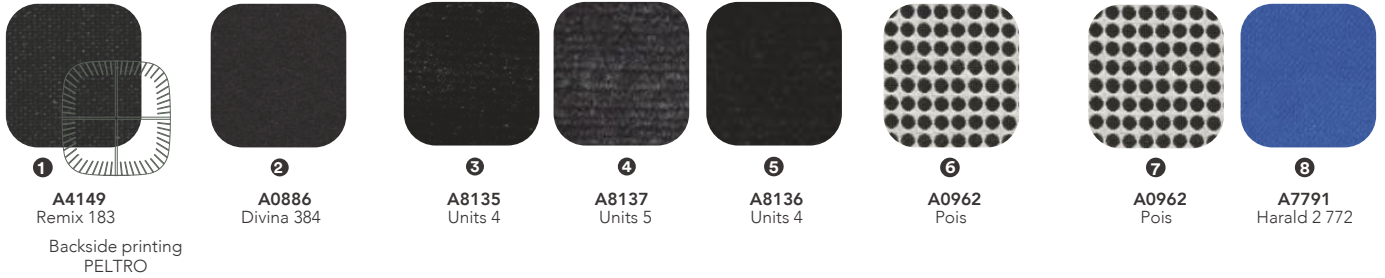

LONDON FOG

DOVE BEIGE

LICHEN GREEN

YELLOW GREEN