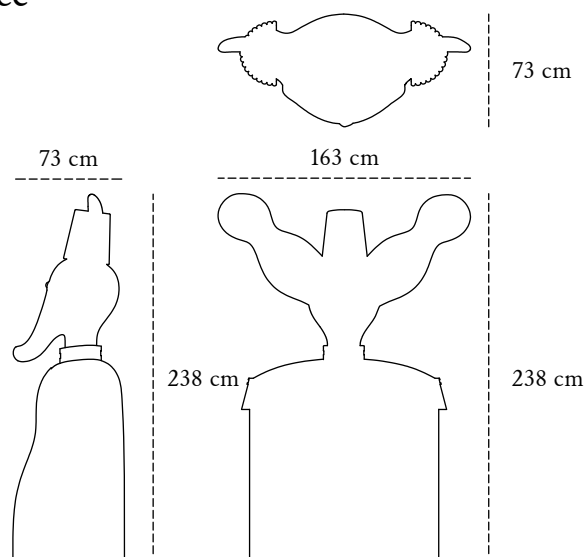

**animagic**

*designer*  
*description*  
*dimension*

Matteo Cibic  
Cabinet  
Width 163 cm  
Depth 73 cm  
Height 238 cm  
Plywood, Brass

*material*

CARE Wipe gently with dry soft cloth. • In case of spillage of water wipe immediately. • A premium liquid wax may be used occasionally to refresh the high gloss.