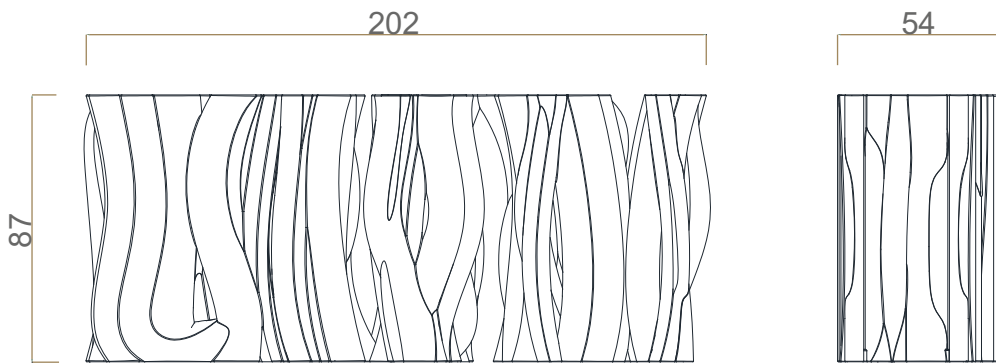

Limited edition

MONOCHROME

CONSOLE

MATERIALS & FINISHES

STANDARD

PURPLE

PRODUCT OPTIONS

ELECTRIC BLUE

GOLD ELECTRIC

Custom colors and finishes are available with an upcharge.
Please contact info@bocadolobo.com