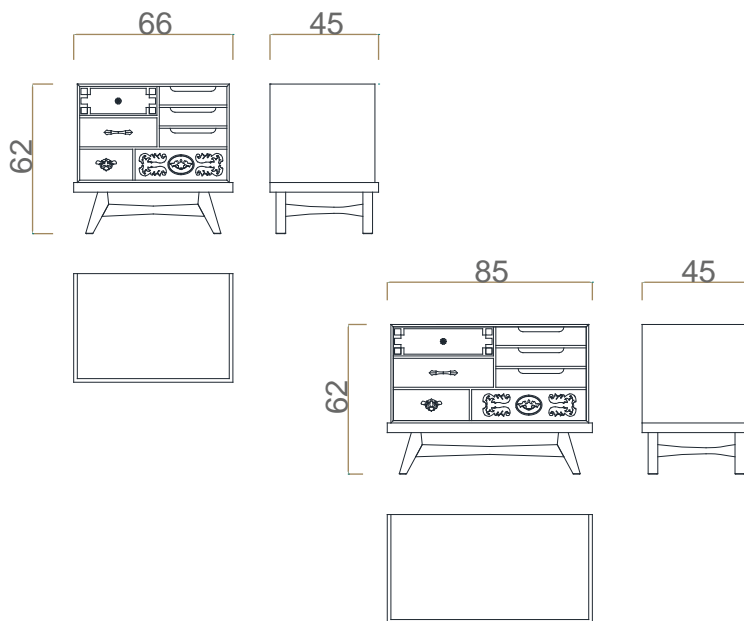

MASTER BEDROOM
COLLECTION

MONDRIAN

NIGHTSTAND | BIG AND SMALL

MATERIALS & FINISHES

STANDARD

PRODUCT OPTIONS

Custom colors and finishes are available with an upcharge.
Please contact info@bocadolobo.com