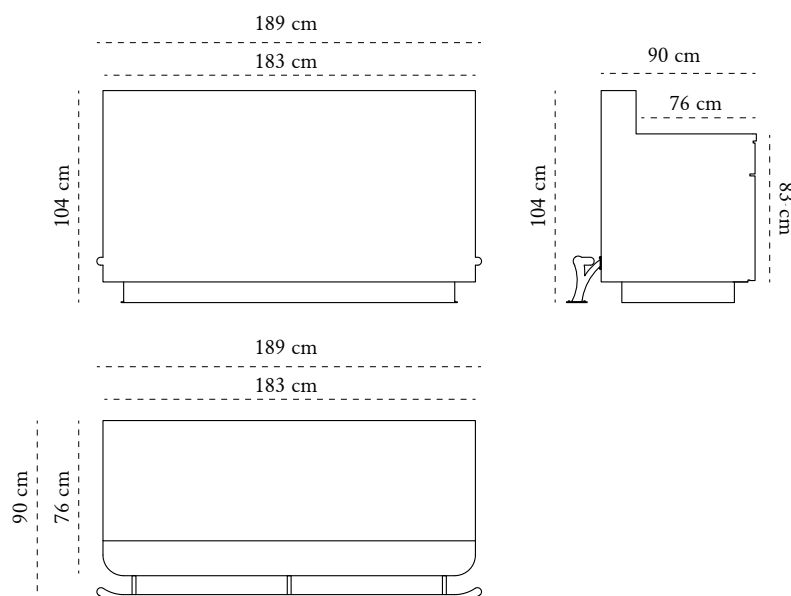

Size can be customised for your space. Care: Wipe gently with dry soft cloth. Liquid spillage must be wiped without delay.

Celebration of Authenticity: Slight variations or imperfections are the marks of an artisan, a testament to the individuality, emotion and originality of each work of art. We assert our right to make meaningful qualitative changes.