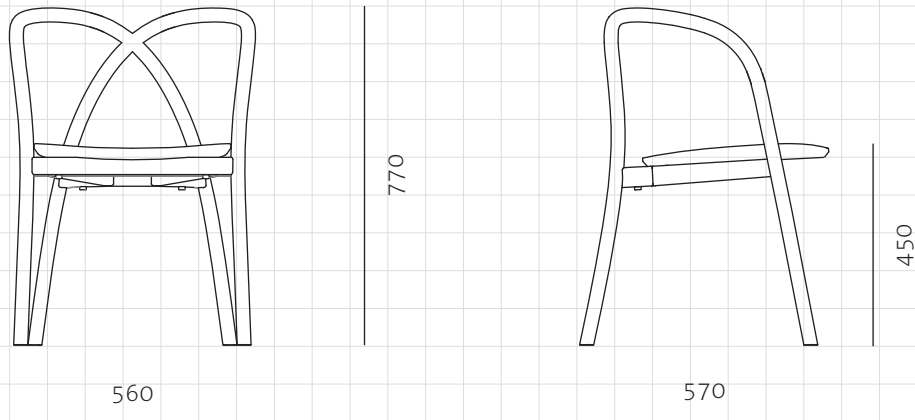

Ming Chair

**CODE**  
**DIMENSIONS**

MI-S211  
W560 x D570 x H770mm  
Seating height: 450mm

**NET WEIGHT**  
**ENVIRONMENT**  
**MATERIALS**

5.0 kg  
Indoor  
Solid wood

\*Please refer to website or contact your local representative for complete material swatches.

**SHIPPING**

<b>Package</b>	Assembled		
<b>Package Qty</b>	1 pcs/box		
<b>Packaging</b>	<b>Measurement (mm)</b>	<b>Volume (cbm)</b>	<b>Gross Weight (kg)</b>
<b>FCL</b>	W625 x D635 x H855	0.34	10.51
<b>LCL/AIR</b>	W645 x D655 x H875	0.37	15.42