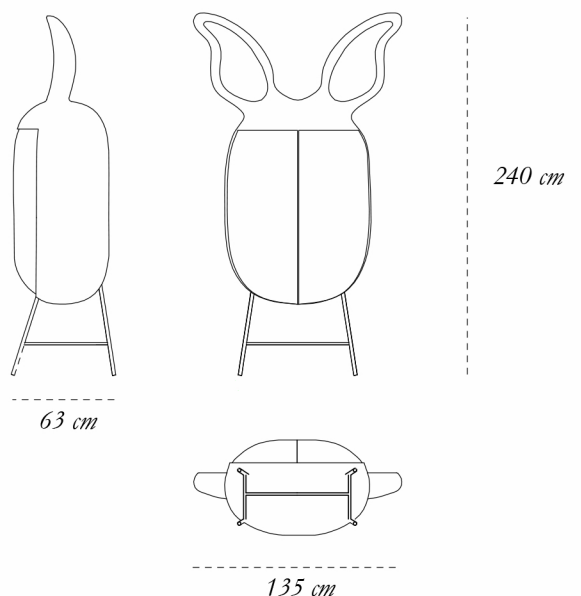

animagic

recommended use in a residence, hotel or commercial space

designer Matteo Cibic

description Cabinet

dimension width 135 cm

depth 63 cm

height 240 cm

material plywood, brass