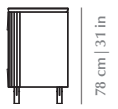

250 cm | 98 in

50 cm | 20 in

78 cm | 31 in

// as pictured

- Structure – Ivory Lacquered MDF
- Doors - Marble - Estremoz White Matte finish
- Wood Reliefs – Natural Walnut Veneer
- Metal applications – Stainless Steel Plated Polished Copper
- Feet – Stainless Steel Plated Polished Copper