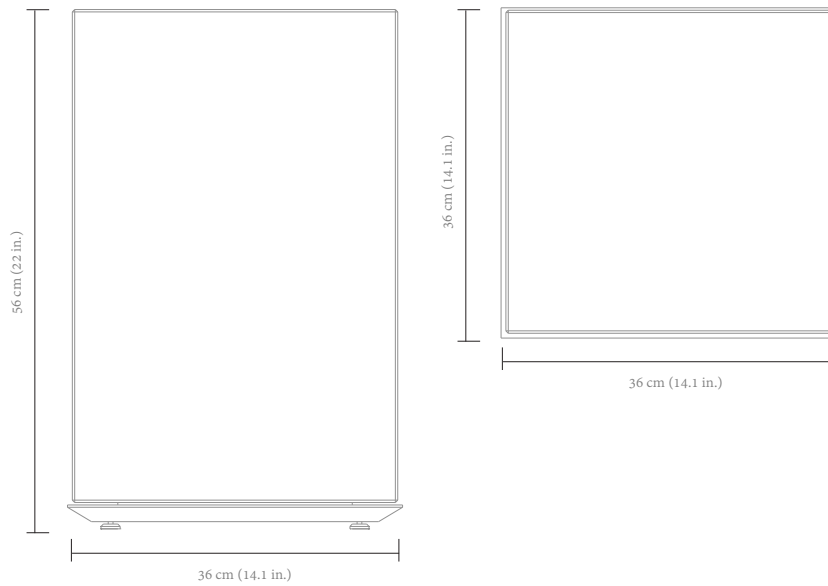

Limited edition

METAMORPHOSIS

SIDE TABLES

MATERIALS & FINISHES

STANDARD

Custom colors and finishes are available with an upcharge.
Please contact info@bocadolobo.com

PASSION IS EVERYTHING

www.bocadolobo.com | info@bocadolobo.com