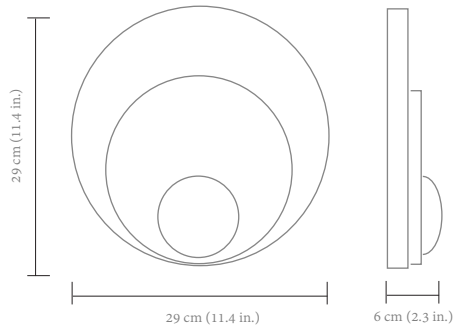

Limited edition

METAMORPHOSIS

SCONCES

MATERIALS & FINISHES

STANDARD

Custom colors and finishes are available with an upcharge.
Please contact info@bocadolobo.com

PASSION IS EVERYTHING

www.bocadolobo.com | info@bocadolobo.com