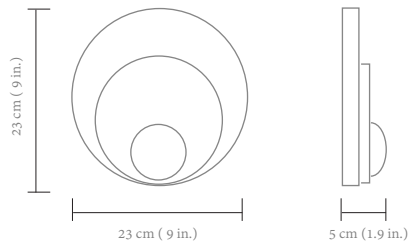

Limited edition

METAMORPHOSIS

SCONCES

MATERIALS & FINISHES

STANDARD

Custom colors and finishes are available with an upcharge.
Please contact info@bocadolobo.com

PASSION IS EVERYTHING

www.bocadolobo.com | info@bocadolobo.com