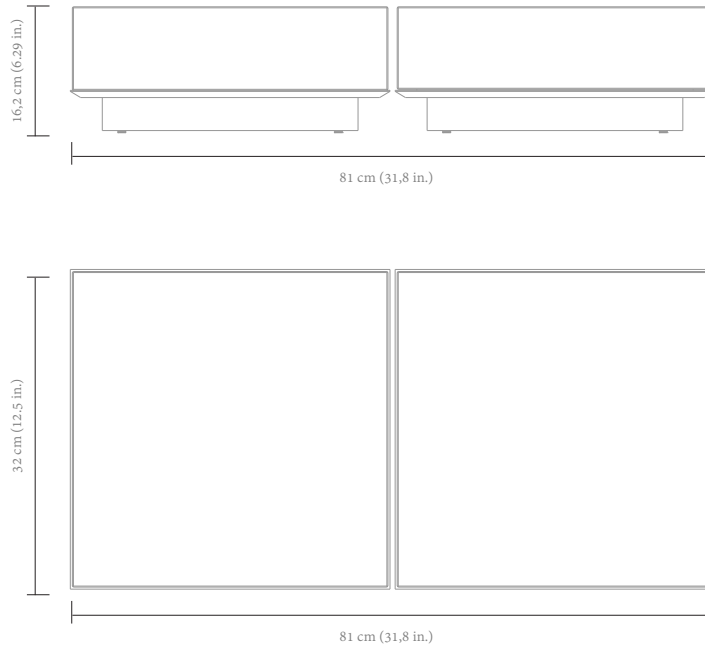

Limited edition

METAMORPHOSIS

MATERIALS & FINISHES

STANDARD

Custom colors and finishes are available with an upcharge.
Please contact info@bocadolobo.com

PASSION IS EVERYTHING

www.bocadolobo.com | info@bocadolobo.com