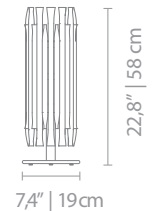

BODY: Brass
BASE: Marble

STANDARD FINISHES*

BODY: Gold Plated
BASE: Nero Marquina

*AVAILABLE FINISHES P. 239 | 240

WEIGHT

Approx. 11 kg | 24,3 lbs

BULBS

3 x G9 Bulbs 28W (included)

DIMENSIONS

WIDTH: 7,4" | 19cm
HEIGHT: 22,8" | 58 cm
LENGTH: 7,4" | 19cm

ALSO AVAILABLE MATHENY FAMILY [SUSPENSION](#); [FLOOR](#); [WALL](#);