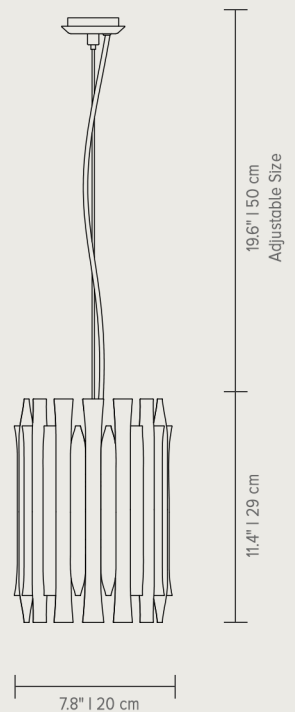

MATHENY PENDANT SUSPENSION

Aged Brass

Black Laquered

Brushed Nickel

Copper Plated

Nickel Plated

MATHENY PENDANT | SUSPENSION

Ideal for a classic living room with a modern touch, Matheny stilnovo suspension lamp came to reinvent classic designs with a high aesthetic feeling. Its shape or dimension can assume a round, oval, square or rectangular format to suit just perfectly your dining table or living room. Composed by geometric golden tubes, it reflects the sophistication of a timeless iconic piece.

MATERIALS

Body : Brass

DIMENSIONS

Height : 11.4" | 29 cm

Diam : 7.8" | 20 cm

WEIGHT

Approx. 4 kg | 8.8 lbs

BULBS

6 x G9

(bulbs not included for North America)

7.8" | 20 cm

INFO@DELIGHTFULL.EU | WWW.DELIGHTFULL.EU