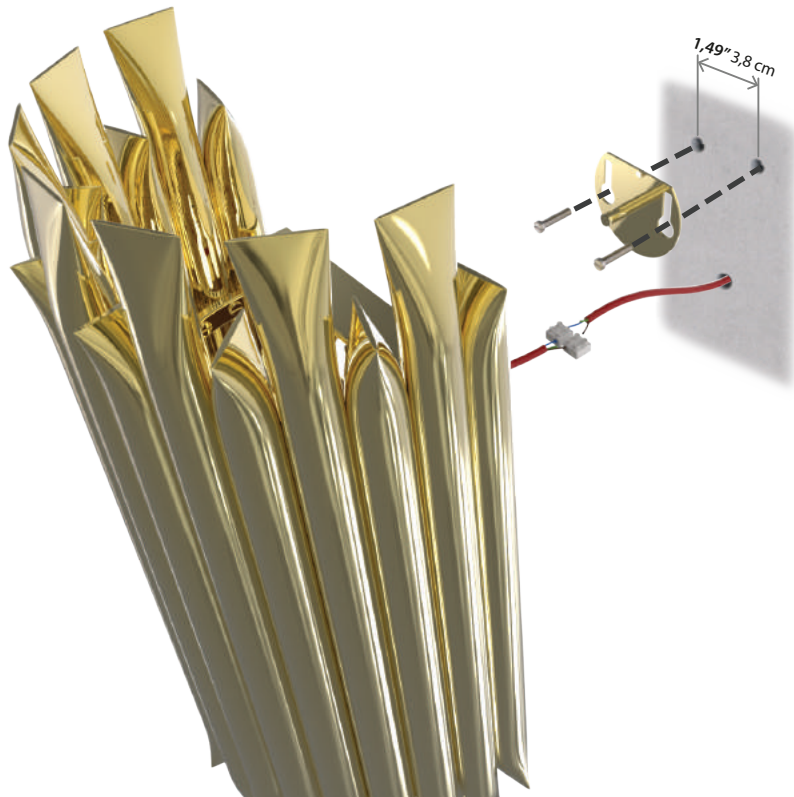

## MATHENY 1 | WALL

Matheny wall light has a complex and attractive geometry design of combined tubes. This unique lamp combines a mid-century modern design with a classic style that will make a statement in your home.

Providing a subtle glow, this modern wall light is 100% handmade in brass and has a brushed nickel finish.

With 4 lamps, we recommend you to use G9 bulbs. Ideal for your industrial kitchen or to use as a bedside reading lamp, Matheny wall light will add a smooth lighting effect to every single room of your interior design.

### SHADES

Nº1 - 1 unit

WIDTH: 7,32" | 18,6 cm

HEIGHT: 14,6" | 37,3 cm

DEPTH: 4,44" | 11,3 cm

Shade with bulb 

For more information, contact our team.  
INFO@DELIGHTFULL.EU | WWW.DELIGHTFULL.EU

## MATHENY 1 | WALL

ASSEMBLY SCHEME\*   
INSTRUCTIONS

**STEP 1**  
ELECTRICAL CABLE CONNECTIONS

**STEP 2**  
SET THE SUPPORT ON THE WALL

**STEP 3**  
PLACE MATHENY 1 ON THE CENTER OF  
THE WALL SUPPORT

**STEP 4**  
INSERT THE BULBS