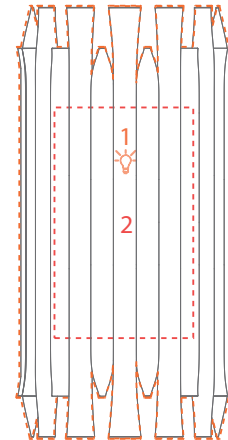

### DIMENSIONS

WIDTH: 7,32" | 18,6 cm

HEIGHT: 14,6" | 37,3 cm

DEPTH: 4,6" | 11,7 cm

ALSO AVAILABLE IN CATALOG 2018

MATHENY | SUSPENSION P.86; MATHENY | PENDANT P.88; MATHENY | FLOOR P.136;  
MATHENY | TABLE P.182; MATHENY XL | WALL P.222; MATHENY 2,3 | WALL P.222.

### BULB OPTIONAL

LIGHT TECHNOLOGY: Led

POWER: 3W

LUMENS: 240LM

COLOUR TEMPERATURE: 2700K

### CANOPY

Nº2 - 1 unit

WIDTH: 5,11" | 13 cm

HEIGHT: 7" | 18 cm

DEPTH: 0,98" | 2,5 cm

### SHADES

Nº1 - 1 unit

WIDTH: 7,32" | 18,6 cm

HEIGHT: 14,6" | 37,3 cm

DEPTH: 4,44" | 11,3 cm

Shade with bulb 

For more information, contact our team.  
INFO@DELIGHTFULL.EU | WWW.DELIGHTFULL.EU