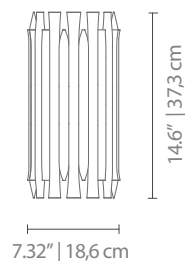

### WEIGHT

Approx. 2 kg | 4.4 lbs

### DIMENSIONS

WIDTH: 7,32" | 18,6 cm

HEIGHT: 14,6" | 37,3 cm

DEPTH: 4,6" | 11,7 cm

ALSO AVAILABLE IN CATALOG 2018

MATHENY | SUSPENSION P.86; MATHENY | PENDANT P.88; MATHENY | FLOOR P.136;  
MATHENY | TABLE P.182; MATHENY XL | WALL P.222; MATHENY 2,3 | WALL P.222.

### CANOPY

Nº2 - 1 unit

WIDTH: 5,11" | 13 cm

HEIGHT: 7" | 18 cm

DEPTH: 0,98" | 2,5 cm

### SHADES

Nº1 - 1 unit

WIDTH: 7,32" | 18,6 cm

HEIGHT: 14,6" | 37,3 cm

DEPTH: 4,44" | 11,3 cm

Shade with bulb 

For more information, contact our team.  
INFO@DELIGHTFULL.EU | WWW.DELIGHTFULL.EU