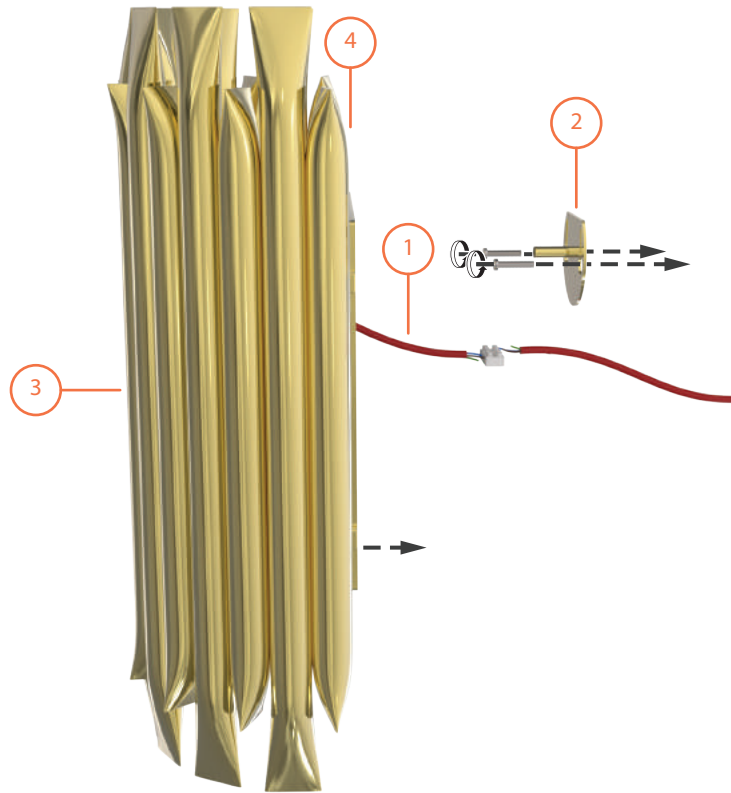

### SHADES

Nº1 - 1 unit

WIDTH: 7,32" | 18,6 cm

HEIGHT: 14,6" | 37,3 cm

DEPTH: 4,44" | 11,3 cm

Shade with bulb 

For more information, contact our team.  
INFO@DELIGHTFULL.EU | WWW.DELIGHTFULL.EU

## MATHENY 1 | WALL

ASSEMBLY SCHEME\*   
INSTRUCTIONS

**STEP 1**  
ELECTRICAL CABLE CONNECTIONS

**STEP 2**  
SET THE SUPPORT ON THE WALL

**STEP 3**  
PLACE MATHENY 1 ON THE CENTER OF  
THE WALL SUPPORT

**STEP 4**  
INSERT THE BULBS