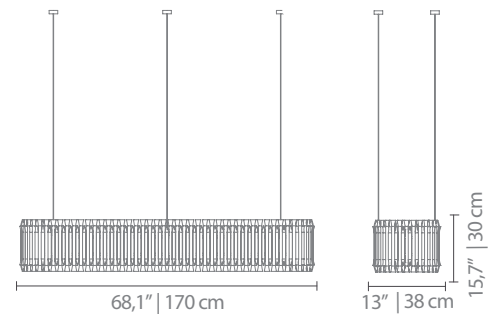

### BULBS

36 x G9 Bulbs 40W (included)  
(for USA not included)

### DIMENSIONS

WIDTH: 68,1" | 170 cm

HEIGHT: 15,7" | 30 cm

LENGTH: 13" | 38 cm

ALSO AVAILABLE IN CATALOG 2018

MATHENY SNOOKER 110 | SUSPENSION P.; MATHENY CHANDELIER 3 | SUSPENSION P.;  
MATHENY CHANDELIER 4 | SUSPENSION P.; MATHENY CHANDELIER 5 | SUSPENSION P.;  
MATHENY | PENDENT P.; MATHENY XL | PENDANT P.; MATHENY | FLOOR P.; MATHENY |  
TABLE P.; MATHENY | WALL P.; MATHENY XL | WALL P.; MATHENY 3 | WALL P.; MATHENY  
5 | WALL P.;

### CANOPY

N°1 - 6 units

HEIGHT: 0,7" | 2 cm

DIAMETER: 1,9" | 5 cm