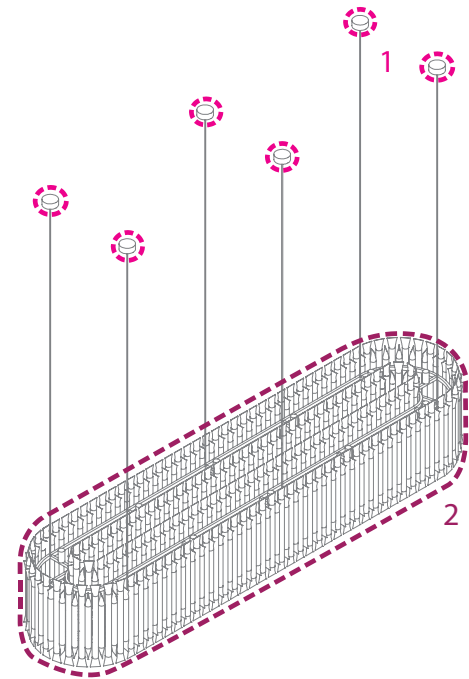

### Bulbs

36 x G9 Bulbs 40W (included)

(for USA not included)

LIGHT TECHNOLOGY: Led

POWER: 40W

COLOUR TEMPERATURE: 2700K

### CANOPY AND SHADE

DESCRIPTION

CANOPY

SHADES

### CANOPY

N°1 - 6 units

HEIGHT: 0,7" | 2 cm

DIAMETER: 1,9" | 5 cm