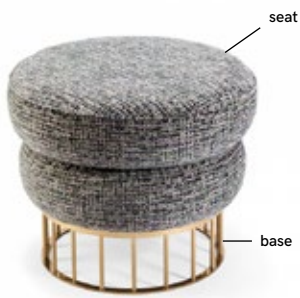

MARY

by Mambo unlimited ideas

MARY
stool

DIMENSIONS

UPHOLSTERY OPTIONS

UPHOLSTERY OPTION		MARY stool	m/ sqm
OPTION 1	COM/COL	●	—
OPTION 2	ALL LEATHER sqm	●	2,3
OPTION 3	ALL FABRIC lm	●	1,5

FINISHINGS

Upholstery

FABRICS CAT 1

Smooth 85

Smooth 64

Smooth 65

Smooth 17

Smooth 82

Smooth 07

Smooth 77