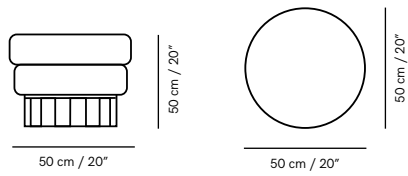

MARY

by Mambo unlimited ideas

MARY
stool

DIMENSIONS

UPHOLSTERY OPTIONS

UPHOLSTERY OPTION		MARY stool	m/ sqm
OPTION 1	COM/COL	●	—
OPTION 2	ALL LEATHER sqm	●	2,3
OPTION 3	ALL FABRIC lm	●	1,5

FINISHINGS

Upholstery