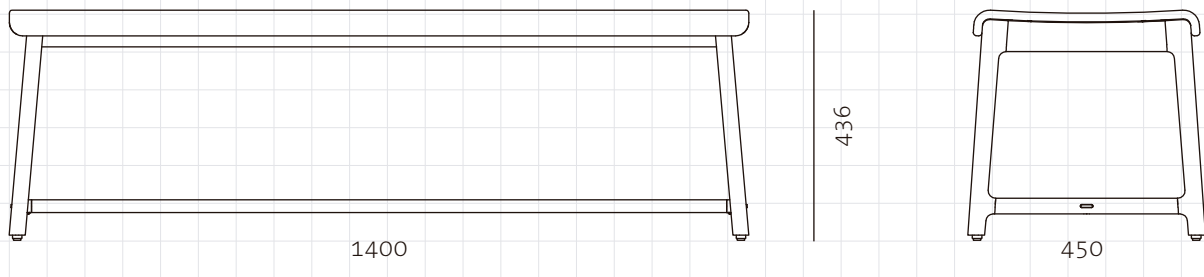

Mandarin Bench

CODE

MA-S610

DIMENSIONS

W1400 x D450 x H436mm

NET WEIGHT

Seating height: 430mm

ENVIRONMENT

14.0 kg

MATERIALS

Indoor

Solid wood frame, Brass plated stainless steel, Upholstered fibreglass seat

*Please refer to website or contact your local representative for complete material swatches.

SHIPPING

Package	Knock Down		
Package Qty	1 pcs/box		
Packaging	Measurement (mm)	Volume (cbm)	Gross Weight (kg)
FCL	W1465 x D515 x H230	0.17	18.0
LCL/AIR	W1485 x D535 x H325	0.26	27.0