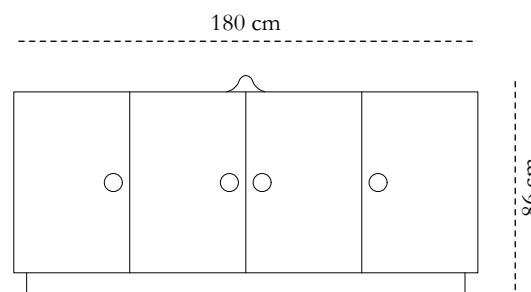

collection

designer

Matteo Cibic

description

Cabinets

dimension

Width 180 cm

Depth 45 cm

Height 86 cm

material

Nautical Resin, Brass,
Plywood

TOP VIEW

FRONT VIEW

SIDE VIEW

Care: Wipe gently with dry soft cloth.

Celebration of Authenticity: Slight variations or imperfections are the marks of an artisan, a testament to the individuality, emotion and originality of each work of art. We assert our right to make meaningful qualitative changes.