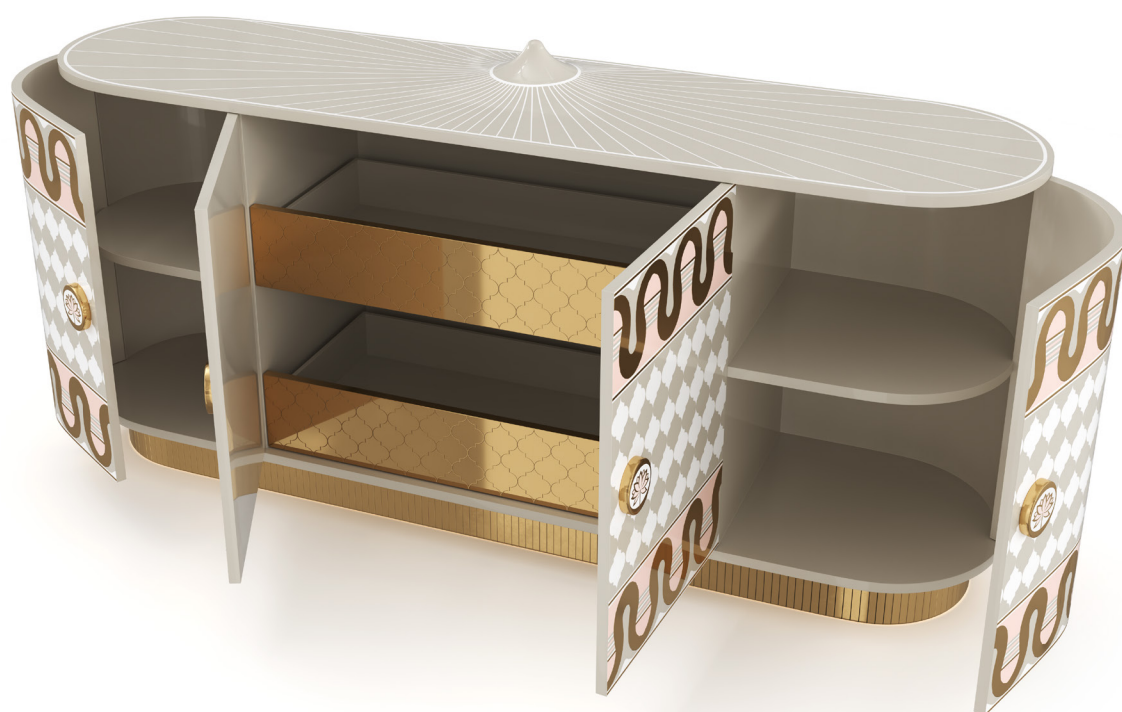

SCARLET
SPLENDOUR

MANDALA SIDEBOARD BASRA

Beautiful brass arches and inlay patterns adorn the Mandala Sideboard Basra. Italian design is crafted with Indian motifs for a unique cabinet.

recommended use In a residence, hotel, commercial space

collection

designer

Matteo Cibic

description

Cabinets

dimension

Width 180 cm

Depth 45 cm

Height 86 cm

material

Nautical Resin, Brass,
Plywood

TOP VIEW

FRONT VIEW

SIDE VIEW

Care: Wipe gently with dry soft cloth.

Celebration of Authenticity: Slight variations or imperfections are the marks of an artisan, a testament to the individuality, emotion and originality of each work of art. We assert our right to make meaningful qualitative changes.