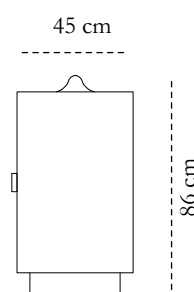

collection

designer

Matteo Cibic

description

Cabinets

dimension

Width 180 cm

Depth 45 cm

Height 86 cm

material

Nautical Resin, Brass,
Plywood

TOP VIEW

FRONT VIEW

SIDE VIEW

Care: Wipe gently with dry soft cloth.

Celebration of Authenticity: Slight variations or imperfections are the marks of an artisan, a testament to the individuality, emotion and originality of each work of art. We assert our right to make meaningful qualitative changes.