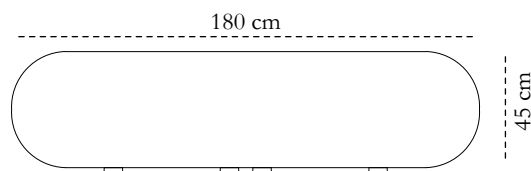

collection

designer

Matteo Cibic

description

Cabinets

dimension

Width 180 cm

Depth 45 cm

Height 86 cm

material

Nautical Resin, Brass,
Plywood

TOP VIEW

FRONT VIEW

SIDE VIEW

Care: Wipe gently with dry soft cloth.

Celebration of Authenticity: Slight variations or imperfections are the marks of an artisan, a testament to the individuality, emotion and originality of each work of art. We assert our right to make meaningful qualitative changes.