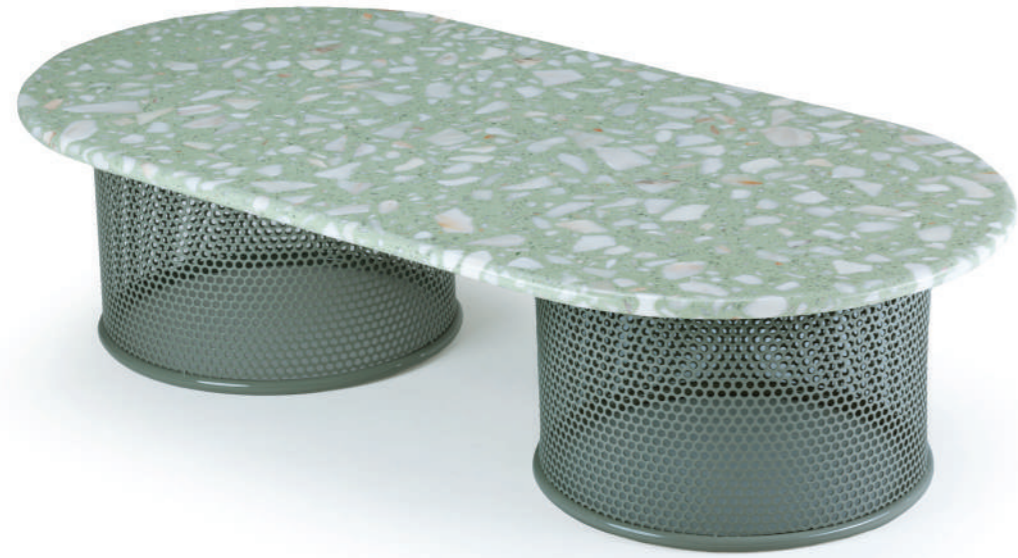

# riviera

dinner tables

**top** marble  
**structure** stainless steel 304  
**dimensions** Ø 120 cm  
 h 75 cm

//as pictured  
 top: terrazzo red marble top, nude stainless steel 304 base  
 bottom: terrazzo red marble top, copper color stainless steel 304 base

# riviera

side table

**top** marble  
**structure** stainless steel 304  
**dimensions** Ø 60 cm  
 h 40 cm

//as pictured  
 top: travertine marble top, nude stainless steel 304 base  
 bottom: travertine marble top, earth stainless steel 304 base