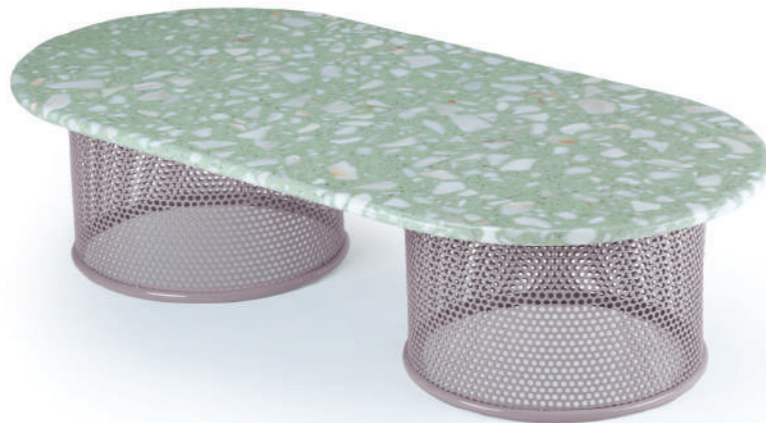

# riviera

dinner tables

**top** marble  
**structure** stainless steel 304  
**dimensions** Ø 120 cm  
 h 75 cm

//as pictured  
 top: terrazzo red marble top, nude stainless steel 304 base  
 bottom: terrazzo red marble top, copper color stainless steel 304 base

# riviera

side table

**top** marble  
**structure** stainless steel 304  
**dimensions** Ø 60 cm  
 h 40 cm

//as pictured  
 top: travertine marble top, nude stainless steel 304 base  
 bottom: travertine marble top, earth stainless steel 304 base

# riviera

center tables

**top** marble  
**structure** stainless steel 304  
**dimensions** w 120 cm  
 d 60 cm  
 h 30 cm

//as pictured  
 top: terrazzo sage marble top, sage stainless steel 304 base  
 bottom: terrazzo sage marble top, lilac stainless steel 304 base