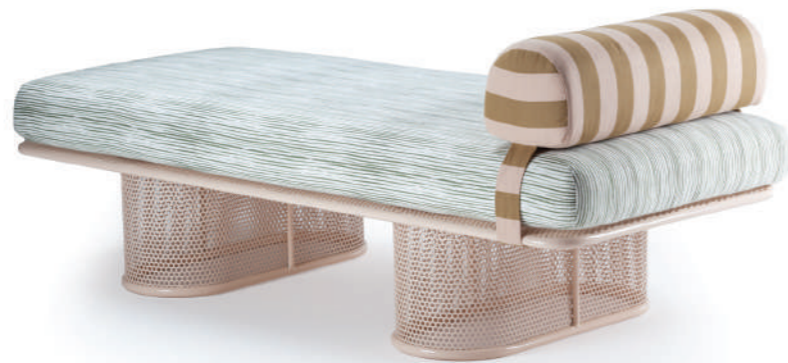

## riviera

armchair

**top** fabric  
**structure** stainless steel 304  
**dimensions** w 69 cm  
 d 87 cm  
 h 71 cm  
 seat height 39 cm

//as pictured  
 go with the flow, salmon stainless steel 304  
 structure

## riviera

chair

**top** fabric  
**structure** stainless steel 304  
**dimensions** w 46 cm  
 d 52 cm  
 h 96 cm  
 seat height 76 cm

//as pictured  
 raja esmeche 4, earth stainless steel 304  
 structure

# riviera

bench

**top** fabric  
**structure** stainless steel 304  
**dimensions** w 160/180/190 cm  
 d 70 cm  
 h 56 cm

//as pictured  
 stello green, raja esmeche pillow, nude  
 stainless steel 304 structure

# riviera

daybed

**top** fabric  
**structure** stainless steel 304  
**dimensions** w 190 cm  
 d 79 cm  
 h 69 cm

//as pictured  
 ERFOUD linen, raja esmeche pillow, nude  
 stainless steel 304 structure