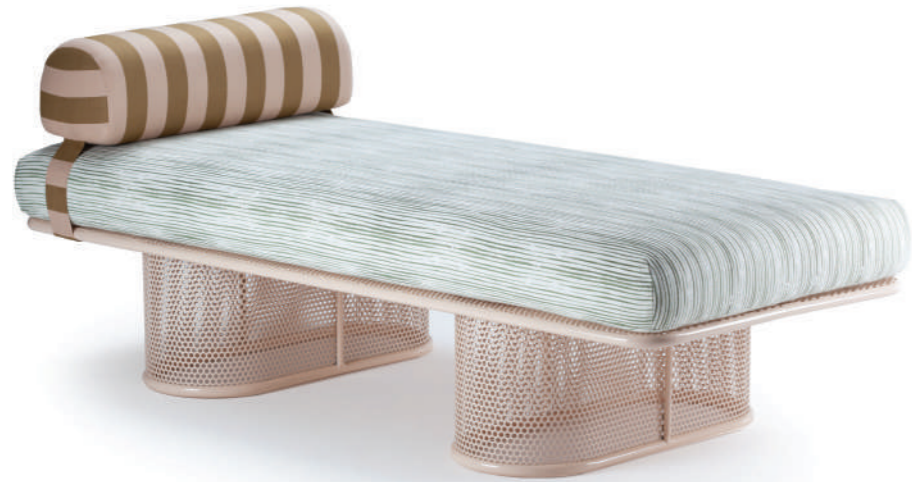

## riviera

chair

**top** fabric  
**structure** stainless steel 304  
**dimensions** w 49 cm  
d 58 cm  
h 82 cm  
seat height 49 cm

//as pictured  
raja esmeche, earth stainless steel 304  
structure

## riviera

armchair

**top** fabric  
**structure** stainless steel 304  
**dimensions** w 69 cm  
 d 87 cm  
 h 71 cm  
 seat height 39 cm

//as pictured  
 go with the flow, salmon stainless steel 304  
 structure

## riviera

chair

**top** fabric  
**structure** stainless steel 304  
**dimensions** w 46 cm  
 d 52 cm  
 h 96 cm  
 seat height 76 cm

//as pictured  
 raja esmeche 4, earth stainless steel 304  
 structure

# riviera

daybed

**top** fabric  
**structure** stainless steel 304  
**dimensions** w 190 cm  
 d 79 cm  
 h 69 cm

//as pictured  
 ERFOUD linen, raja esmeche pillow, nude  
 stainless steel 304 structure