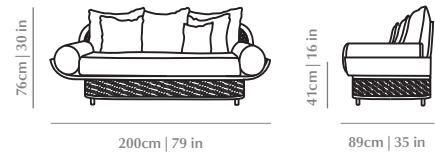

// as pictured

Upholstery – Mineral Stone

Cushions – Macramé Linen

Structure – Natural Walnut Veneer

Metal Applications – Stainless Steel Plated Polished Brass