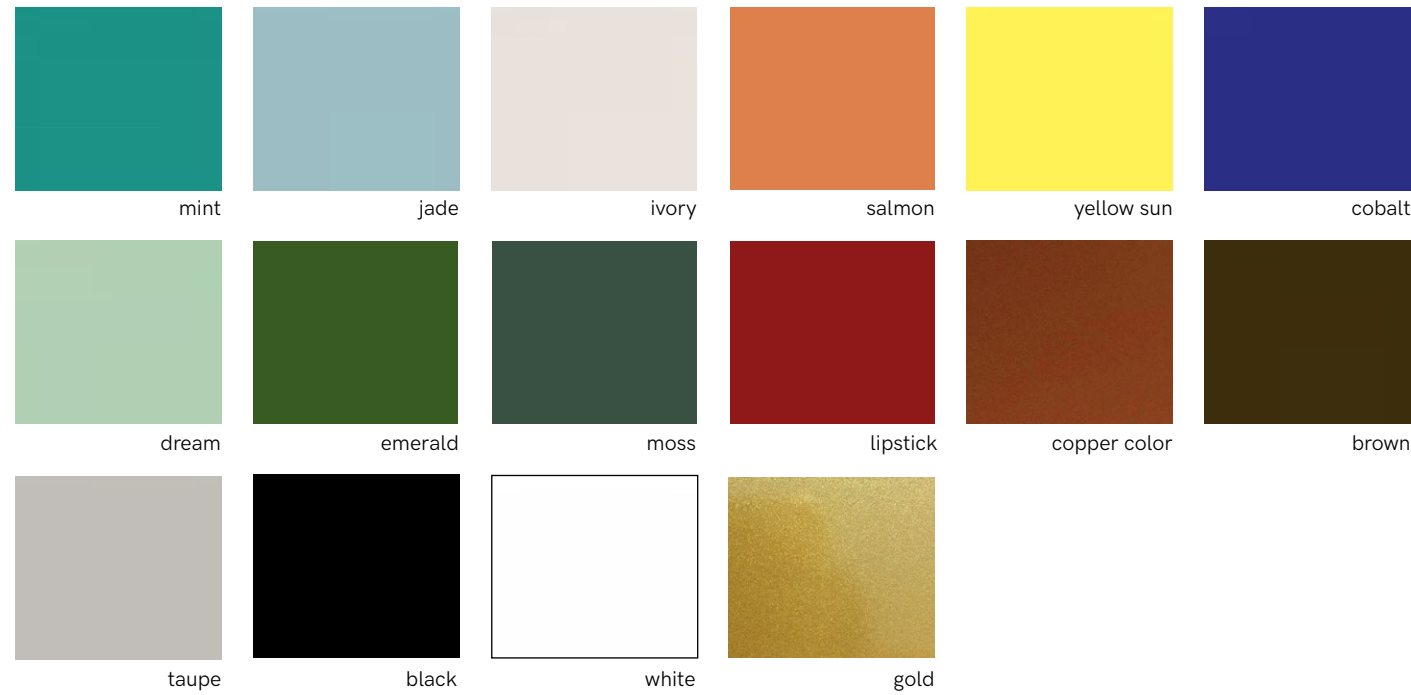

Ø: 15" / 37cm
h: 67" / 170cm

FINISHINGS

lacquered metal for tops and grids

polished and satin metal for tops and grids (not available for Magnolia and Magnolia I tops)

bronze
not available for
grids, only for tops