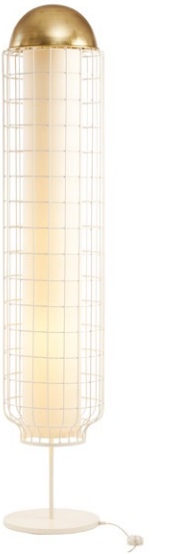

MAGNOLIA

MAGNOLIA

suspension lamp

230V / 50Hz E27/1x 20W LED

120V / 60Hz E26/1x15W LED

19 lb | 9 kg

30x30x30 in
75x75x75 cm
0,43 m³

59" / 1,5m

MAGNOLIA I

suspension lamp

230V / 50Hz E27/1x 20W LED

120V / 60Hz E26/1x15W LED

19 lb | 9 kg

25x25x25 in
65x65x65 cm
0,27 m³

59" / 1,5m

MAGNOLIA II

suspension lamp

230V / 50Hz E27/1x 20W LED

120V / 60Hz E26/1x15W LED

13 lb | 6 kg

13x13x30 in
34x34x80 cm
0,09 m³

59" / 1,5m

MAGNOLIA III

suspension lamp

230V / 50Hz E27/1x 15W LED

120V / 60Hz E26/1x10W LED

11 lb | 5 kg

13x13x18 in
34x34x45 cm
0,05 m³

59" / 1,5m

MAGNOLIA WALL

wall lamp

230V / 50Hz E14/1x 15W LED