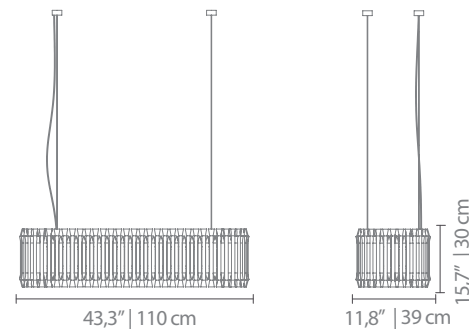

MATERIALS

BODY: Brass

STANDARD FINISHES\*

BODY: Brass

Gold Plated

\*MORE FINISHES AVAILABLE IN P.247|248

WEIGHT 

Approx. 45 kg | 88 lbs

BULBS 

24 x G9 Bulbs 40W (included)  
(for USA not included)

DIMENSIONS

HEIGHT: 40,9" | 104 cm

DIAMETER: 17,3" | 44 cm

ALSO AVAILABLE IN CATALOG 2018

MATHENY SNOOKER 110 | SUSPENSION P.; MATHENY CHANDELIER 3 | SUSPENSION P.;  
MATHENY CHANDELIER 4 | SUSPENSION P.; MATHENY CHANDELIER 5 | SUSPENSION P.;  
MATHENY | PENDENT P.; MATHENY XL | PENDANT P.; MATHENY | FLOOR P.; MATHENY |  
TABLE P.; MATHENY | WALL P.; MATHENY XL | WALL P.; MATHENY 3 | WALL P.; MATHENY  
5 | WALL P.;

### CANOPY

N°1 - 4 units

HEIGHT: 0,9" | 2,5 cm

DIAMETER: 1,9" | 5 cm