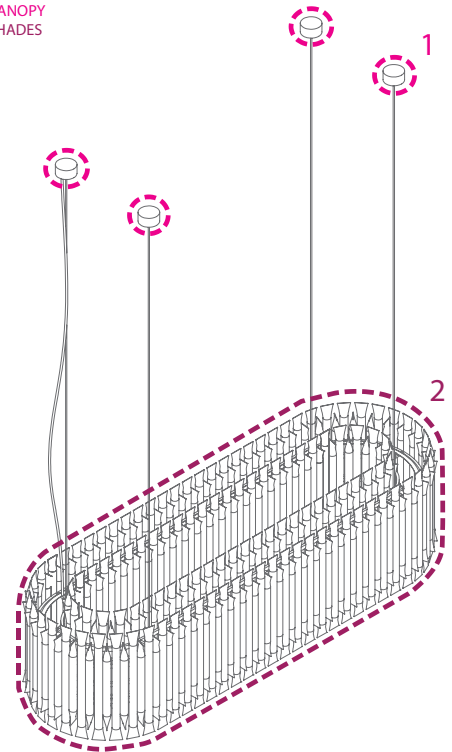

MATHENY SNOOKER 110 | SUSPENSION

Feel the true statement of luxury with this modern suspension lamp. Matheny is a unique chandelier, a new take on the mid-century classics. It has a geometric design of combined tubes and its structure is handmade in brass. Its shape is round and is composed by golden tubes, which reflect the sophistication of a timeless iconic lamp. With 110 pounds, this luxurious chandelier light can be used in a modern living room or as a modern dining room lighting. All in all, Matheny round chandelier will certainly capture the attention of your guests.

### Bulbs

24 x G9 Bulbs 40W (included)

(for USA not included)

LIGHT TECHNOLOGY: Led

POWER: 40W

COLOUR TEMPERATURE: 2700K

### CANOPY AND SHADE

DESCRIPTION

CANOPY

SHADES

### CANOPY

N°1 - 4 units

HEIGHT: 0,9" | 2,5 cm

DIAMETER: 1,9" | 5 cm