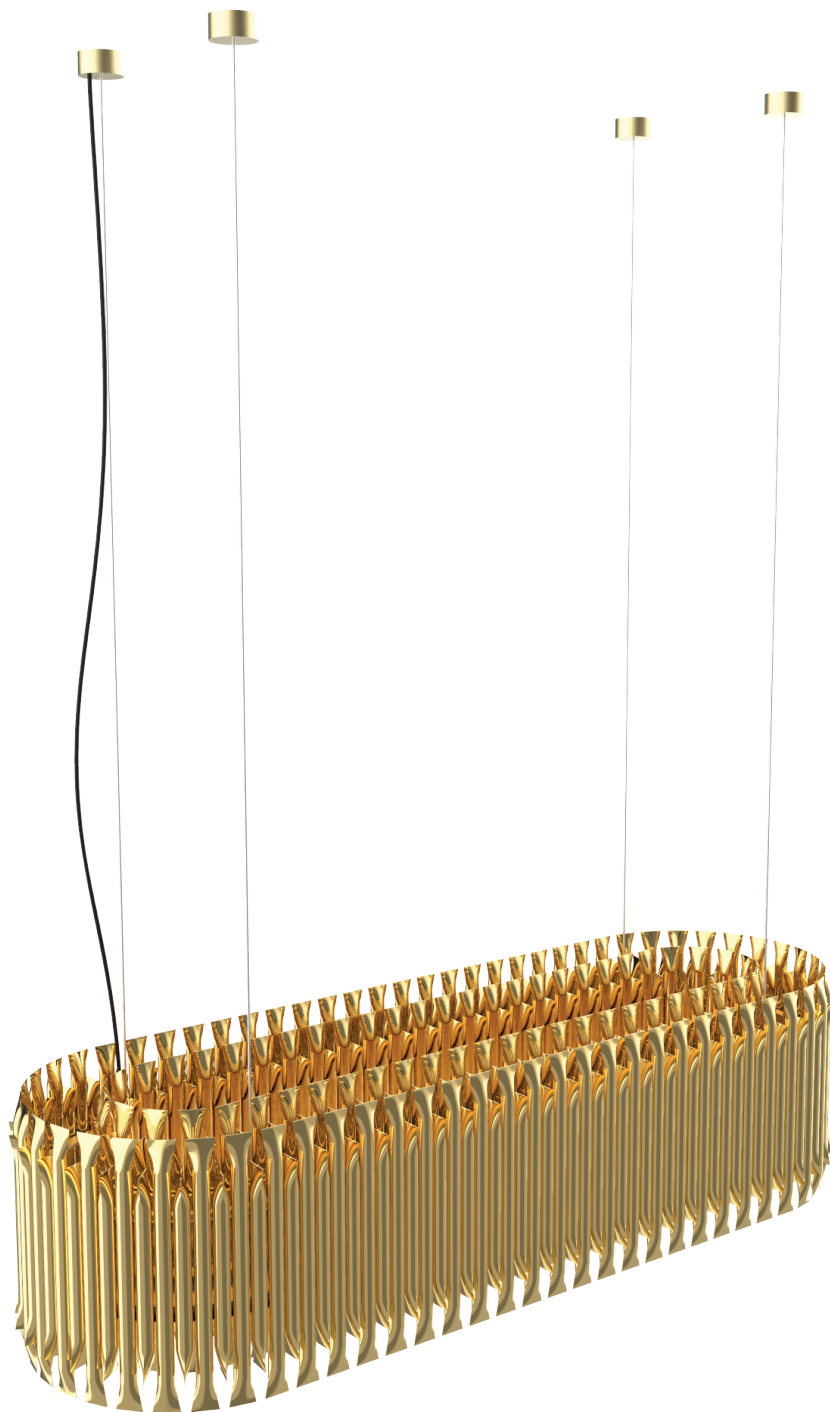

MATHENY SNOOKER 110 | SUSPENSION

Feel the true statement of luxury with this modern suspension lamp. Matheny is a unique chandelier, a new take on the mid-century classics. It has a geometric design of combined tubes and its structure is handmade in brass. Its shape is round and is composed by golden tubes, which reflect the sophistication of a timeless iconic lamp. With 110 pounds, this luxurious chandelier light can be used in a modern living room or as a modern dining room lighting. All in all, Matheny round chandelier will certainly capture the attention of your guests.

MATERIALS

BODY: Brass

STANDARD FINISHES\*

BODY: Brass

Gold Plated

\*MORE FINISHES AVAILABLE IN P.247|248

WEIGHT 

Approx. 45 kg | 88 lbs

BULBS 

24 x G9 Bulbs 40W (included)  
(for USA not included)

DIMENSIONS

HEIGHT: 40,9" | 104 cm

DIAMETER: 17,3" | 44 cm

ALSO AVAILABLE IN CATALOG 2018

MATHENY SNOOKER 110 | SUSPENSION P.; MATHENY CHANDELIER 3 | SUSPENSION P.;  
MATHENY CHANDELIER 4 | SUSPENSION P.; MATHENY CHANDELIER 5 | SUSPENSION P.;  
MATHENY | PENDENT P.; MATHENY XL | PENDANT P.; MATHENY | FLOOR P.; MATHENY |  
TABLE P.; MATHENY | WALL P.; MATHENY XL | WALL P.; MATHENY 3 | WALL P.; MATHENY  
5 | WALL P.;

## MATHENY SNOOKER 110 | SUSPENSION