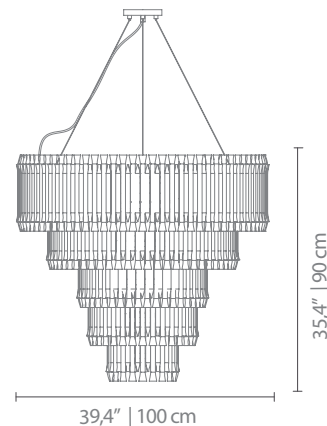

MATHENY CHANDELIER 5 | SUSPENSION

Feel the true statement of luxury with this modern ceiling lamp. Matheny is a unique chandelier, a new take on the mid-century classics. It has a geometric design of combined tubes and its structure is handmade in brass. Its shape is round and is composed by golden tubes, which reflect the sophistication of a timeless iconic lamp. With 110 pounds, this luxurious chandelier light can be used in a modern living room or as a modern dining room lighting. All in all, Matheny round chandelier will certainly capture the attention of your guests.

WEIGHT

Approx. 90 kg | 198 lbs

BULBS

78 x G9 Bulbs 40W (included)
(for USA not included)

DIMENSIONS

HEIGHT: 35,4" | 90 cm

DIAMETER: 39,4" | 100 cm

ALSO AVAILABLE IN CATALOG 2018

For more information, contact our team.

INFO@DELIGHTFULL.EU | WWW.DELIGHTFULL.EU

MATHENY CHANDELIER 5 | SUSPENSION

PACKAGE

(Cardboard Box)

WIDTH: 38,5" | 98 cm

HEIGHT: 46,4" | 118 cm

DEPTH: 46,4" | 118 cm

PACKAGE VOLUME: 1,36m³

WEIGHT: Approx. 160 kg | 352,7 lbs

BULBS

78 x G9 Halogen Bulbs 28W (included)

OPTIONAL BULBS

78 x G9 Led Bulbs 3W (customizable on purchase)

BULB STANDARD

LIGHT TECHNOLOGY: Halogen