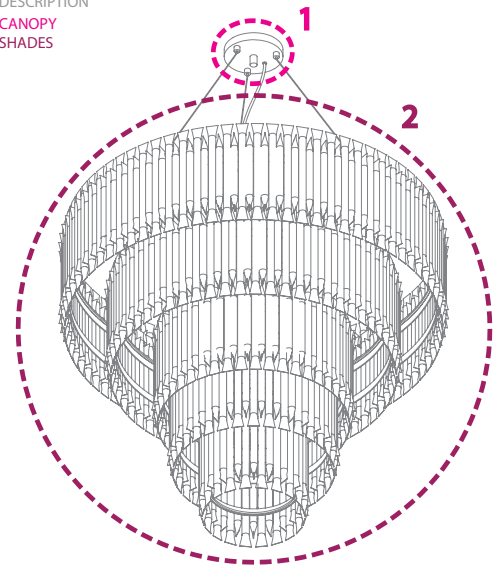

PACKAGE VOLUME: 1,36m³

WEIGHT: Approx. 160 kg | 352,7 lbs

BULBS

78 x G9 Halogen Bulbs 28W (included)

OPTIONAL BULBS

78 x G9 Led Bulbs 3W (customizable on purchase)

BULB STANDARD

LIGHT TECHNOLOGY: Halogen

POWER: 28W

LUMENS: 350LM

COLOUR TEMPERATURE: 2700K

BULB OPTIONAL

LIGHT TECHNOLOGY: Led

POWER: 3W

LUMENS: 240LM

COLOUR TEMPERATURE: 2700K

CANOPY AND SHADE

DESCRIPTION

CANOPY
SHADES

CANOPY

N°1 - 1 unit

HEIGHT: 1,1" | 3 cm

DIAMETER: 5,9" | 15 cm

SHADES

N°2 - 1 unit

HEIGHT: 35,4" | 90 cm

DIAMETER: 39,4" | 100 cm

Shade with Bulbs 

For more information, contact our team.
INFO@DELIGHTFULL.EU | WWW.DELIGHTFULL.EU