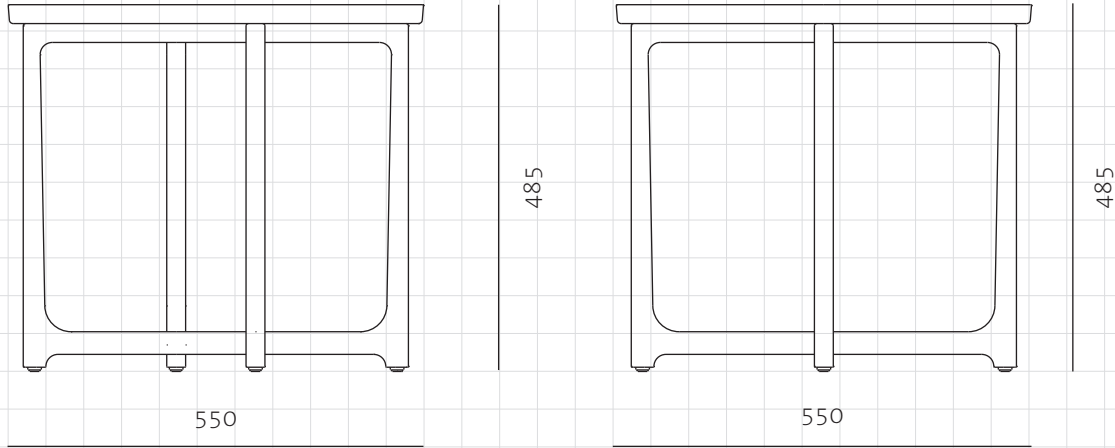

Lyrical High Side Table

CODE
DIMENSIONS

LY-T110-550
C550 x H485mm

NET WEIGHT
ENVIRONMENT
MATERIALS

3.5 kg
Indoor
Solid wood legs, wood veneer top
*Please refer to website or contact your local representative for complete material swatches.

SHIPPING

Package	Assembled		
Package Qty	1 pcs/box		
Packaging	Measurement (mm)	Volume (cbm)	Gross Weight (kg)
FCL	W615 x D615 x H550	0.21	6.89
LCL/AIR	W635 x D635 x H645	0.26	11.58