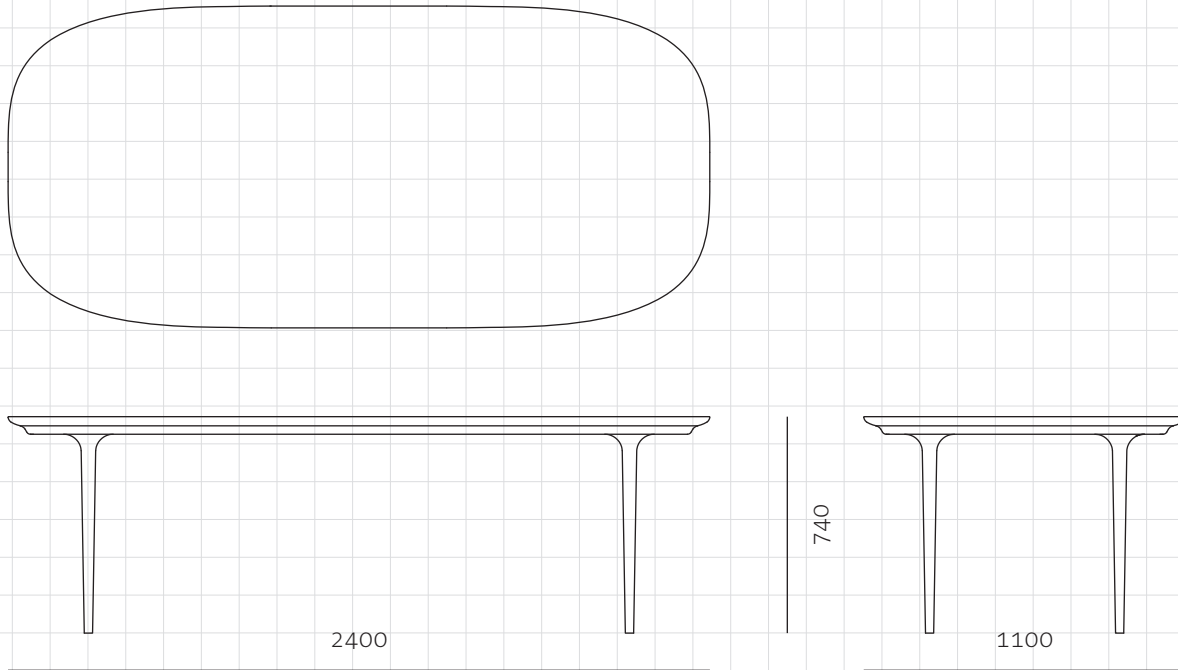

Lunar Dining Table W2400

CODE

LN-T410-2400

DIMENSIONS

W2400 x D1100 x H740mm

NET WEIGHT

55 kg

ENVIRONMENT

Indoor

MATERIALS

Solid wood legs, Veneer laminate top

*Please refer to website or contact your local representative for complete material swatches.

SHIPPING

Package	Knock Down		
Package Qty	2 pcs/box		
Packaging	Measurement (mm)	Volume (cbm)	Gross Weight (kg)
FCL	W2500 x D1200 x H155	0.47	58.0
	W429 x D429 x H805	0.15	13.0
LCL/AIR	W2540 x D1240 x H245	0.77	95.0
	W429 x D429 x H805	0.15	13.0