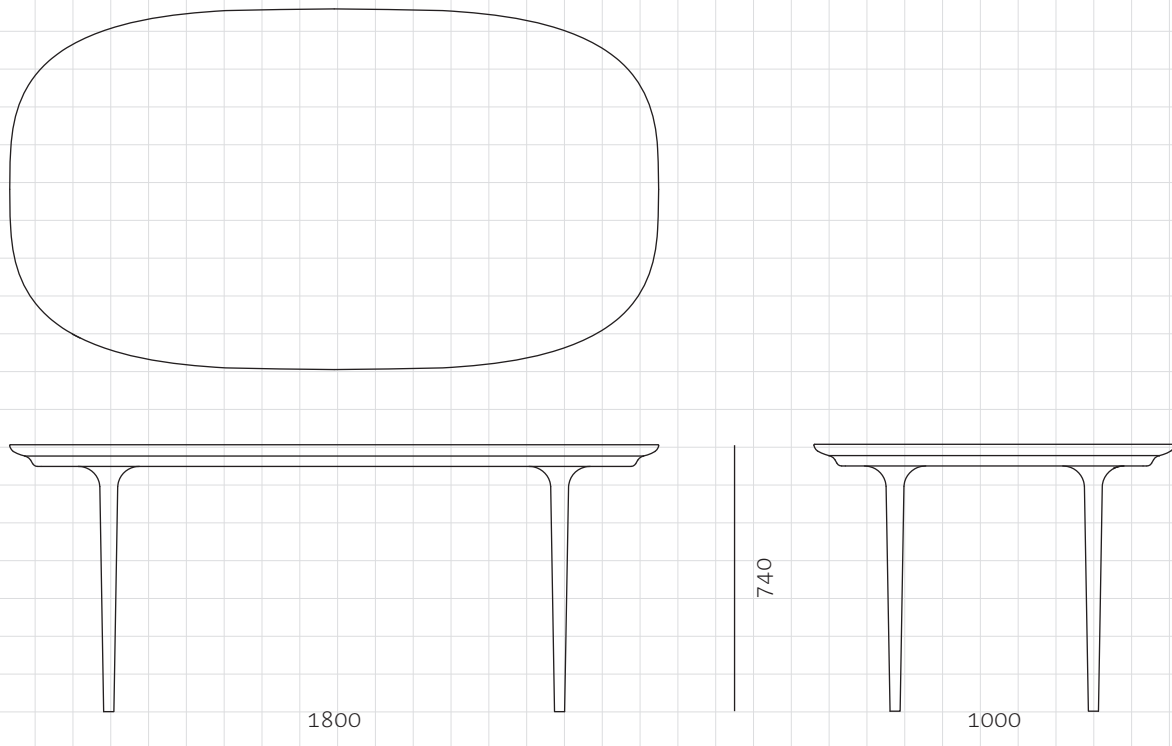

Lunar Dining Table W1800

CODE

LN-T410-1800

DIMENSIONS

W1800 x D1000 x H740mm

NET WEIGHT

43.5 kg

ENVIRONMENT

Indoor

MATERIALS

Solid wood legs, Veneer laminate top

*Please refer to website or contact your local representative for complete material swatches.

SHIPPING

Package	Knock Down		
Package Qty	2 pcs/box		
Packaging	Measurement (mm)	Volume (cbm)	Gross Weight (kg)
FCL	W1880 x D1080 x H135	0.27	44.0
	W429 x D429 x H805	0.15	13.0
LCL/AIR	W1900 x D1100 x H230	0.48	68.0
	W429 x D429 x H805	0.15	13.0