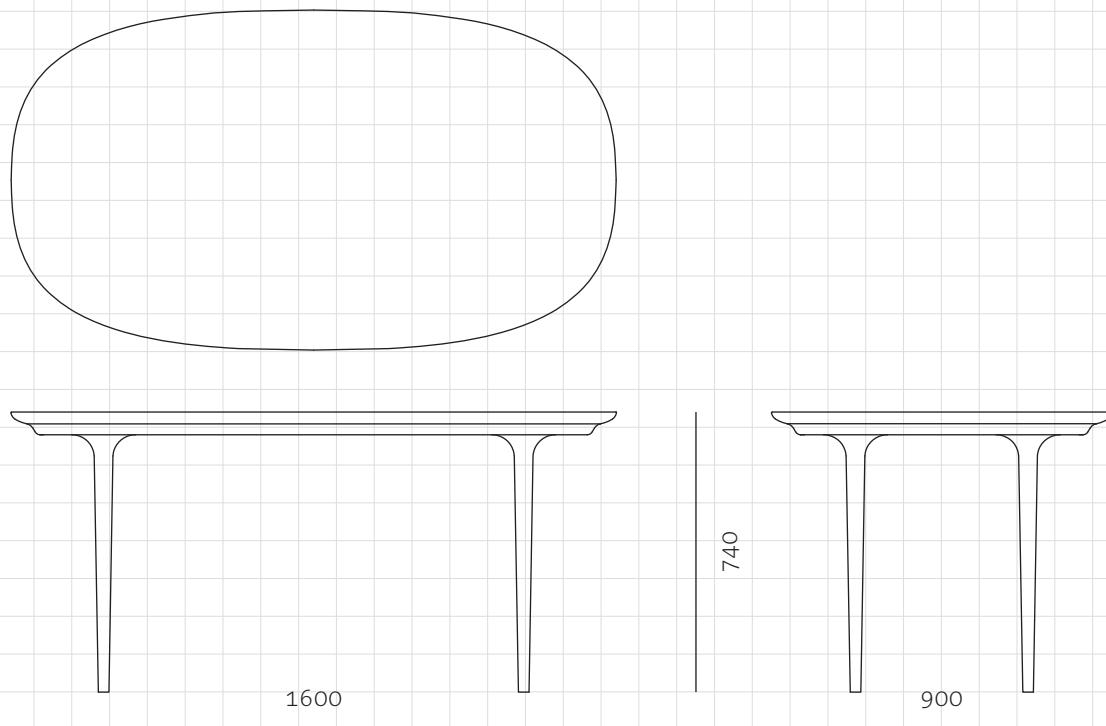

Lunar Dining Table W1600

**CODE**

LN-T410-1600

**DIMENSIONS**

W1600 x D900 x H740mm

**NET WEIGHT**

40.0 kg

**ENVIRONMENT**

Indoor

**MATERIALS**

Solid wood legs, Veneer laminate top

\*Please refer to website or contact your local representative for complete material swatches.

**SHIPPING**

<b>Package</b>	Knock Down		
<b>Package Qty</b>	2 pcs/box		
<b>Packaging</b>	<b>Measurement (mm)</b>	<b>Volume (cbm)</b>	<b>Gross Weight (kg)</b>
<b>FCL</b>	W1680 x D980 x H135	0.22	39.0
	W429 x D429 x H805	0.15	13.0
<b>LCL/AIR</b>	W1700 x D1000 x H230	0.39	59.0
	W429 x D429 x H805	0.15	13.0