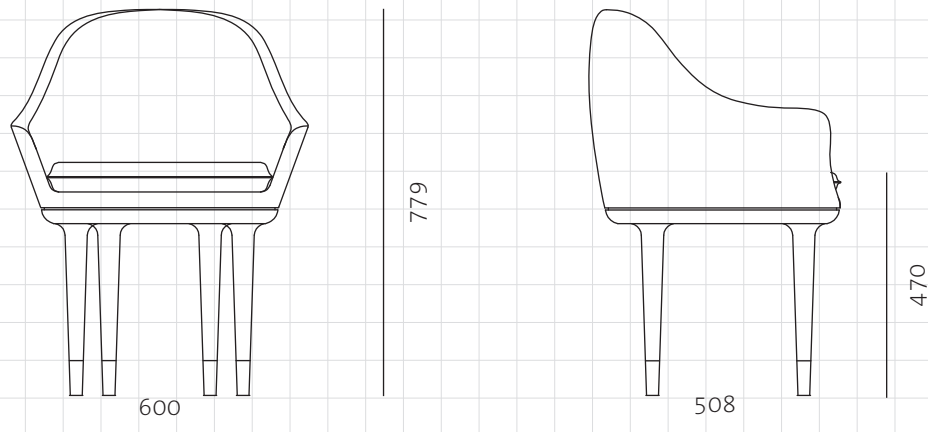

Lunar Dining Chair Small

CODE

LN-S211-S

DIMENSIONS

W600 x D508 x H779mm

NET WEIGHT

Seating height: 470mm

ENVIRONMENT

SHIPPING

Package	Assembled		
Package Qty	1 pcs/box		
Packaging	Measurement (mm)	Volume (cbm)	Gross Weight (kg)
FCL	W665 x D573 x H864	0.33	18.0
LCL/AIR	W705 x D613 x H954	0.41	23.0