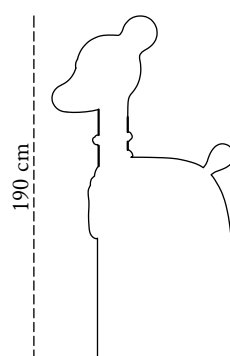

animagic

designer
description
dimension

Matteo Cibic
Cabinet
Width 103 cm
Depth 51 cm
Height 190 cm

material Plywood, Brass, Resin

FRONT VIEW

103 cm

190 cm

SIDE VIEW

51 cm

190 cm

TOP VIEW

103 cm

51 cm

Care: Wipe gently with dry soft cloth. Liquid spillage must be wiped without delay.

Celebration of Authenticity: Slight variations or imperfections are the marks of an artisan, a testament to the individuality, emotion and originality of each work of art. We assert our right to make meaningful qualitative changes.