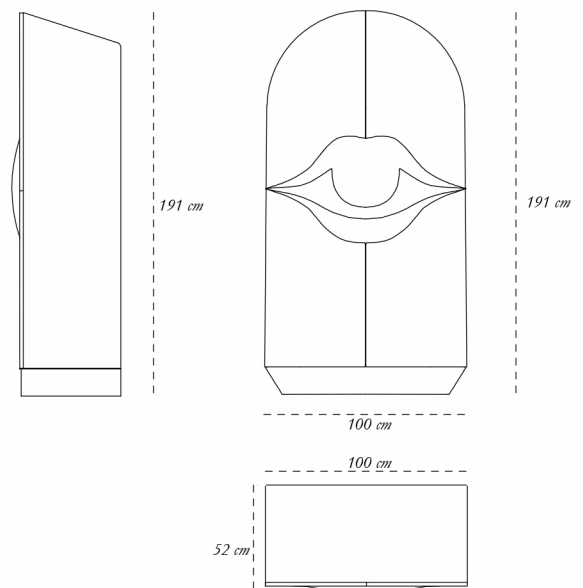

dimension

width 100 cm

depth 52 cm

height 191 cm

material

plywood, brass, resin

Care: Wipe gently with dry soft cloth. Liquid spillage must be wiped without delay. A premium wax maybe used occasionally to refresh the high gloss.