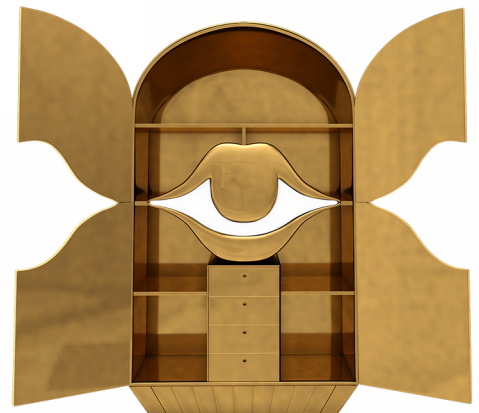

SCARLET
SPLENDOUR

LULU CABINET

Lulu Cabinet is an uber luxurious cabinet with a brass eye-lip feature in its centre surrounded by an elliptical web of brass and resin. The inside of the cabinet is fully lined in brass.

collection

Lu
Lu

recommended use

in a residence, hotel or
commercial space

designer

Matteo Cibic

description

Cabinet

dimension

width 100 cm

depth 52 cm

height 191 cm

material

plywood, brass, resin

Care: Wipe gently with dry soft cloth. Liquid spillage must be wiped without delay. A premium wax maybe used occasionally to refresh the high gloss.