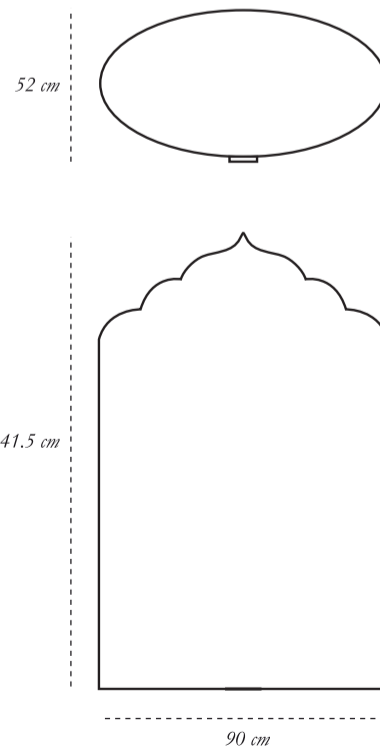

CARE Clean gently with dry soft cloth • In case of spillage of water wipe immediately • A premium liquid wax may be used occasionally to refresh the high gloss

Each piece in the Mandala collection exalts the handmade, the painstakingly crafted, the authentic. A piece may have slight variations and tiny imperfections but these are the marks of an artisan, a testament to the individuality of each work of art. It is our belief that these variations infuse our objets d'art with desire and we assert our right to make necessary qualitative changes.