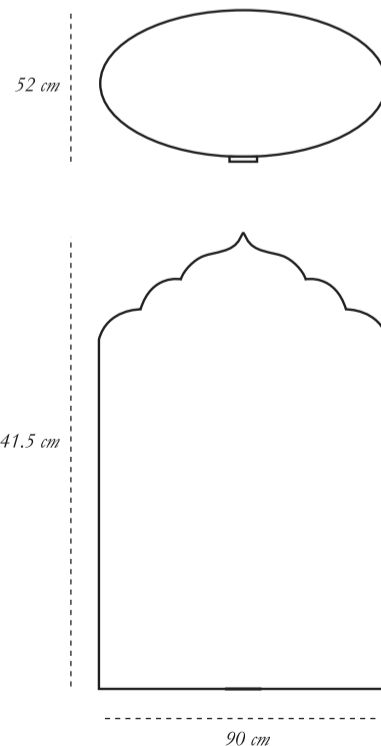

width 90 cm

depth 52 cm

height 141.5 cm

material

MDF, plywood, resin and brass

CARE Clean gently with dry soft cloth • In case of spillage of water wipe immediately • A premium liquid wax may be used occasionally to refresh the high gloss