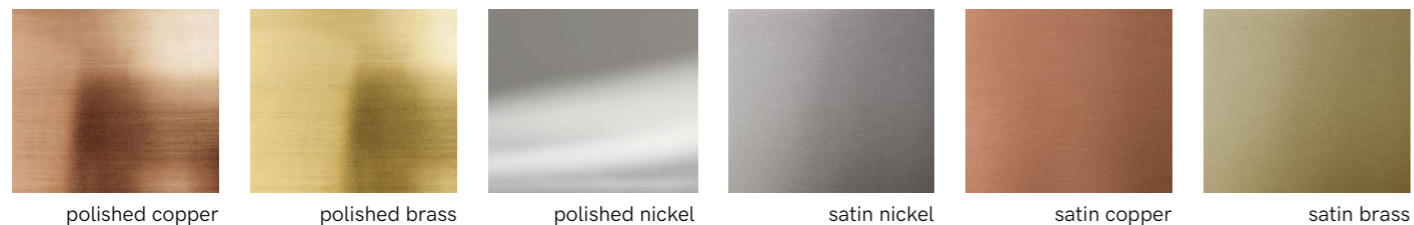

w: 17" / 43cm
d: 4,7" / 12cm
h: 19" / 47cm

w: 6" / 15cm
d: 13,7" / 35cm
h: 16" / 40cm

FINISHINGS

lacquered metal

polished and satin metal

bronze

POLISHED AND SATIN METAL PIECES
this product is handmade; any small stain or roughness is a feature of the product, not a defect.

marble available for table lamps' bases

estremoza marble

cup cup color matches the lamp

ords

Suspension lamps

Standard cord length is 1,5m.

Standard cord options

Brown textile cord (standard for all lamps except black ones)