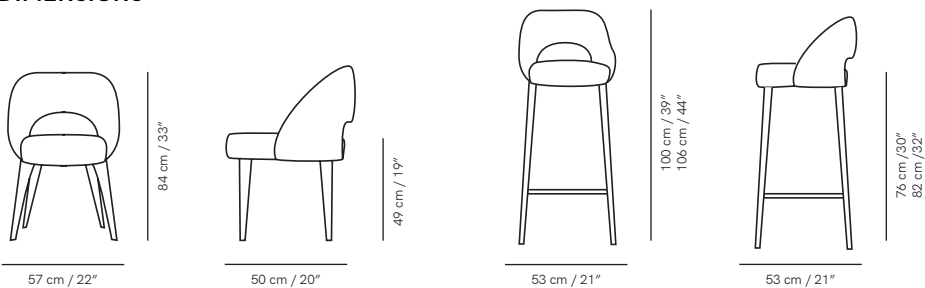

LOLA

by Mambo unlimited ideas

LOLA chair

LOLA bar chair

DIMENSIONS

UPHOLSTERY OPTIONS

UPHOLSTERY OPTION		LOLA chair	m/ sqm	
OPTION 1	COM/COL	●	—	
OPTION 2	ALL LEATHER sqm	●	3	
OPTION 3	ALL FABRIC lm	●	2	
OPTION 4	MULTIPLE MATERIALS	●	leather sqm	fabric sqm
	back		1,5	1
	seat		1,5	1