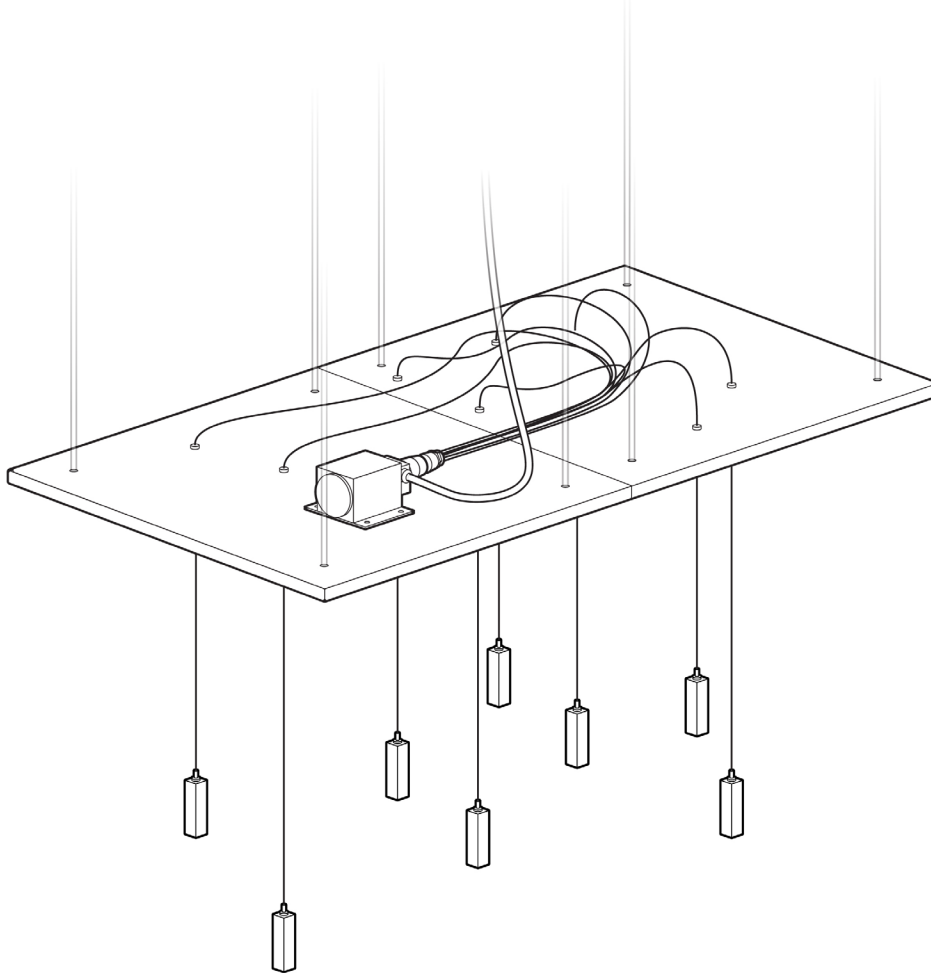

loci™ installations

Custom sculptural arrangements using hundreds of efficient luminous points to accentuate any space.

Illuminator lamp	90W (220 diffusers per illuminator), dimmable upon request
Illuminator size	L 10 x W 4.39 x H 3.5 (in)
Color temperature	3000K ¹
Fiber	Black jacket fiber
Diffuser material	Frosted acrylic
Diffuser size	Cube: 2 x 2 (in), Candle: 1 x 6 (in) ¹
Canopy	MDO plywood, metal ¹
Certification	